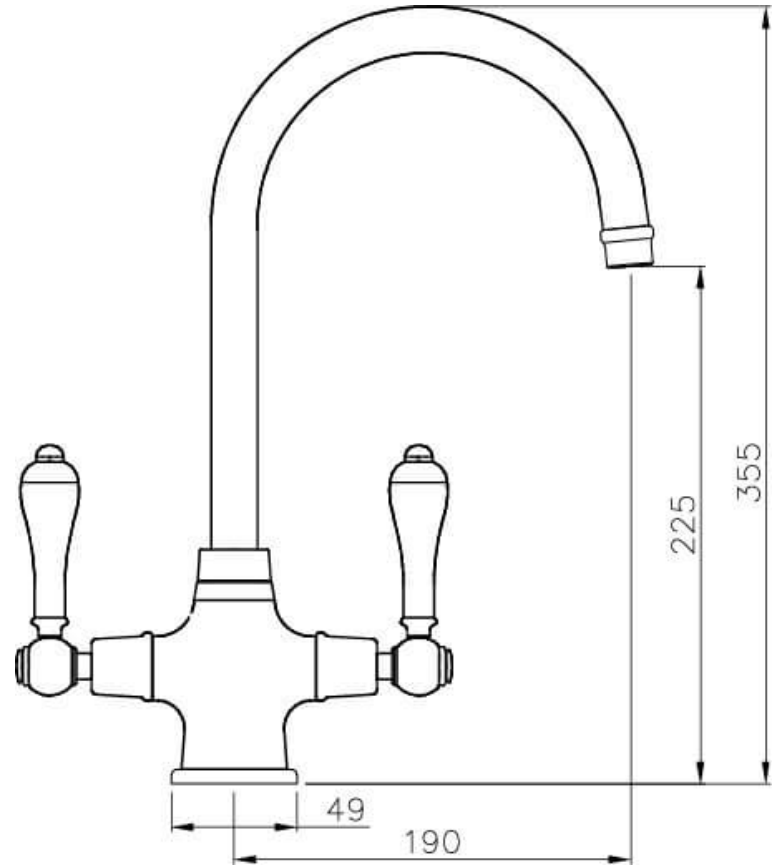

Ludlow Double Mixer Tap - Brushed Brass

Code: LU103DM-BB

BATHROOM | KITCHEN | LAUNDRY | TRADITIONAL & HAMPTONS STYLE SPECIALISTS

Specifications

- Material: Brass
- Finish: Brushed Brass
- WELS Rating: 5 Star (5.5L/min) (R:T41450)
- Quarter turn ceramic disk valves
- Watermark approved to Australian Standards
- Swivel Spout