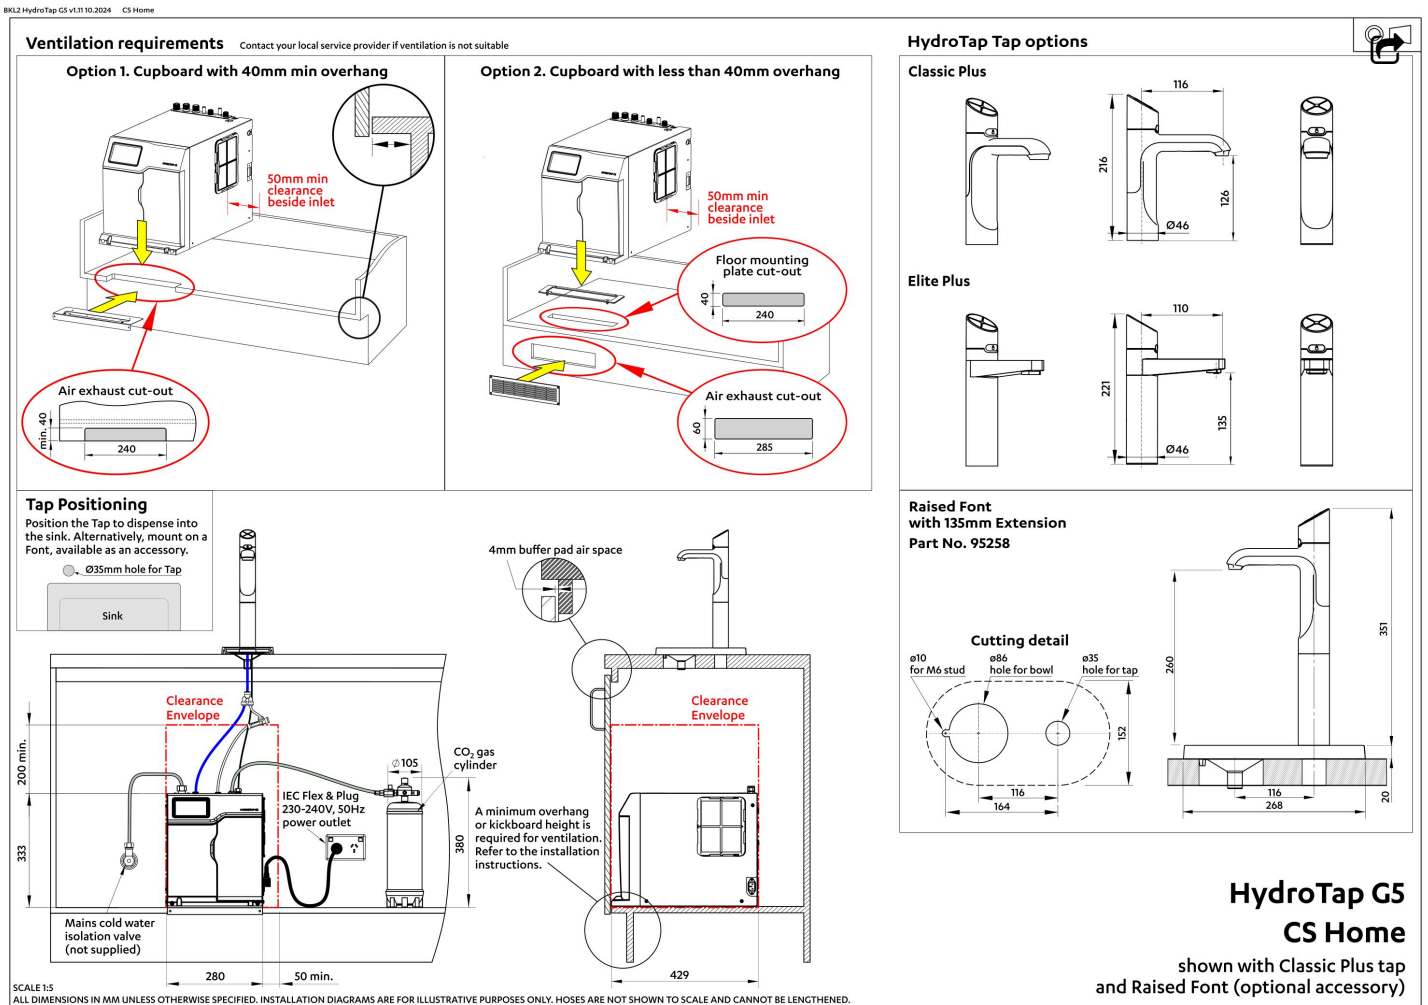

Installation Requirements

1. Installation and connection of your Zip HydroTap must be carried out by a qualified person, observing national and local regulations.
2. You will require suitable mains electrical and drinking water connections, plus waste water drainage all within 1.5 metres of the product.
3. Discrete cabinetry cut outs are required for airflow. 40mm minimum clearance on cupboard base overhang required otherwise alternative installation options are available.
4. Installation on most bench tops is straightforward however some stone bench tops may require a specialised cutting service.
5. If you live in a hard water area, we recommend installation of a Zip scale filtration kit.
6. Installation by Zip Professional Service can be arranged with a phone call or through www.zipwater.com/book-service-visit

Installation Detail