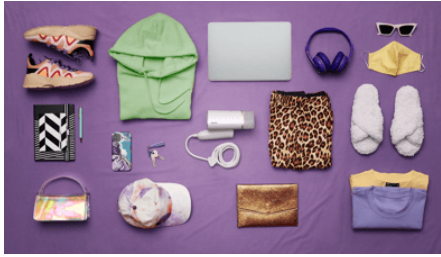

Compact and foldable, Ready to use in ~30 seconds, 1000W, up to 20g/min, No ironing board needed

STH3020/10

Highlights

Compact and foldable

Our handheld steamer 3000 Series is designed to be light, compact and foldable for easy usage and storage to re-assure fresh outfits anytime, anywhere. It is your ideal companion for easy and quick touch-up at home or on the go.