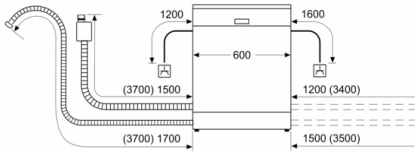

Safety

- AquaStop™ Plus: Water supply device with lifetime anti-flood protection
- Child door lock

Product Dimensions (H x W x D)

- H: 845 mm x W: 600 mm x D: 600 mm

**Series 4, free-standing dishwasher, 60 cm,
silver inox
SMS4HVI01A**

measurements in mm

socket
() values with extension kit