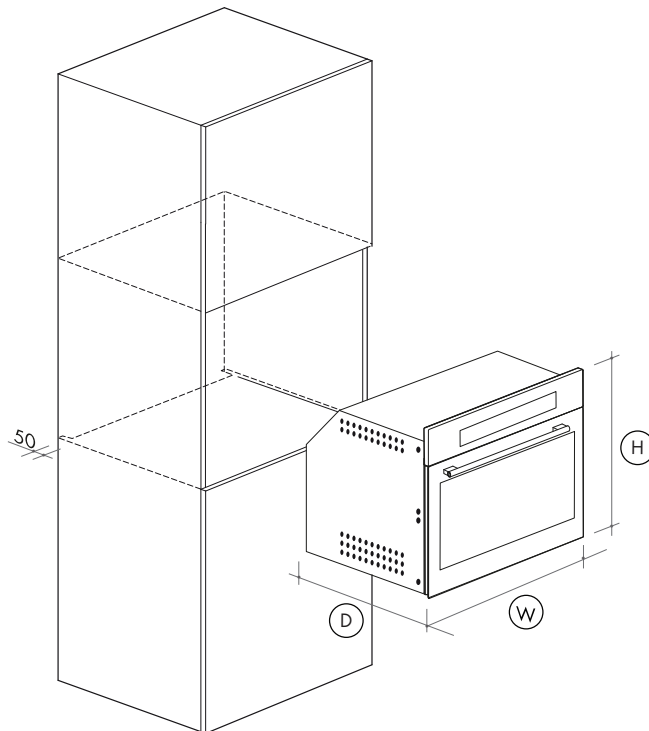

CAPACITY & INTERIOR

- 95 litre oven capacity
- Oven cavity size (cm): 58W x 42D x 34.5H
- 4 cooking levels
- ULTRA-Clean smooth cavity

ACCESSORIES

- Standard with 1 x set of telescopic runners - with 100% extraction
- 3 x Oven racks & 1 x Grill pan (baking dish) set

MODEL AO750MBP

M A T T E

BY ARTUSI

TECHNICAL DIAGRAM

NB: drawings are not to scale — they are to be used for detailed installation instructions, please refer to user guide.

AO750MBP Electric Oven
Total power: 3.5kW
Weight: 60kgs
Power: Hard wired