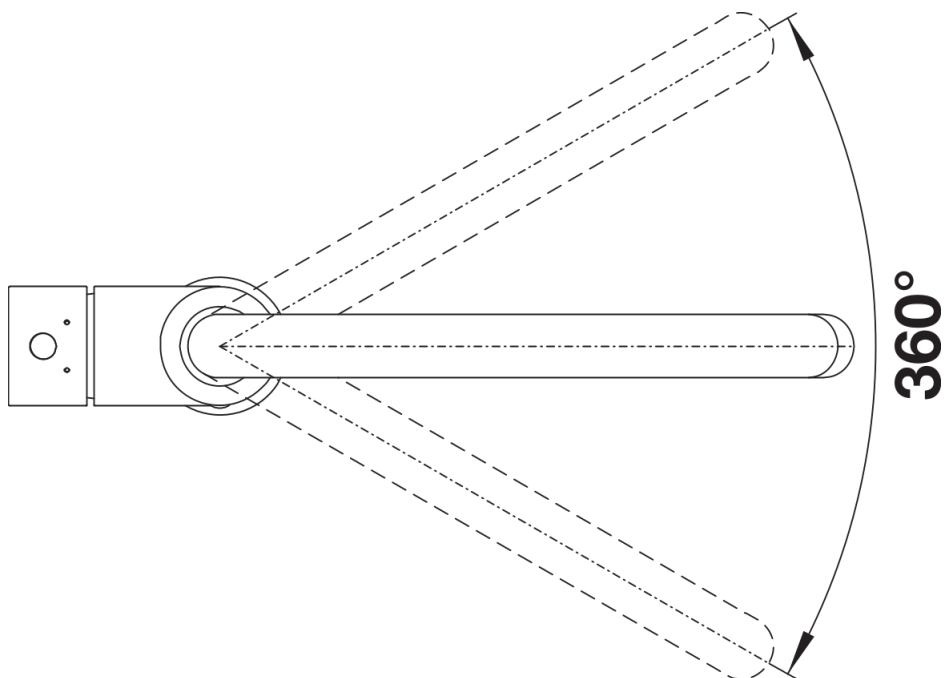

### Benefits

---

- Gently rounded spout on a slender body
- For the easy filling of tall pots and vases
- Especially suitable for compact sinks
- Enlarged working radius thanks to the 360° swivel spout

## Scope of supply

---

- 360° swivel spout for greater reach
- Ø 35 mm tap hole required
- With ceramic disk cartridge
- Flexible connector pipes, 500 mm long and ½" nut for particularly easy installation
- Nylon-sheathed spray hose
- Patented jet regulator for markedly reduced scaling
- Stabilisation plate to increase the stability of the tap when fitted in stainless steel sinks

## Swivel range

Side view hand gear 2D

Side view