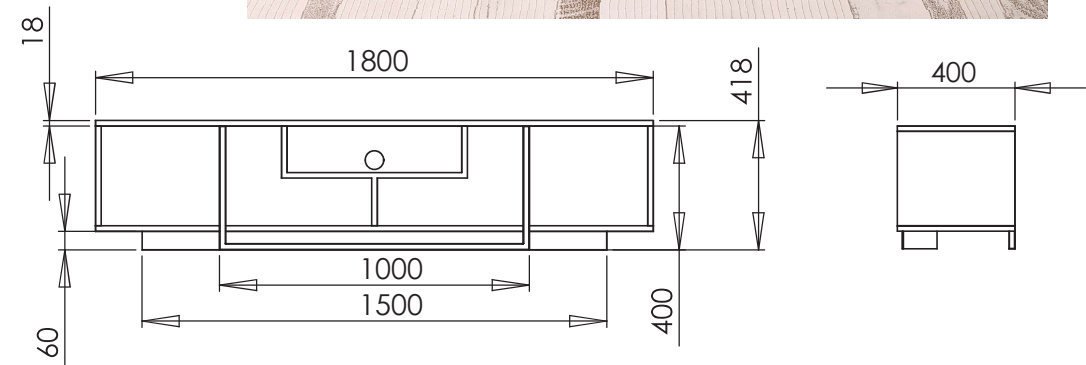

## VADER1800DO

1800W x 400D x 418H

Open Style Cabinet

Storage Space for Components & Decor Items

Dark Oak Finish

Steel Front Leg/Plinth

Cable Management

1 Year Warranty