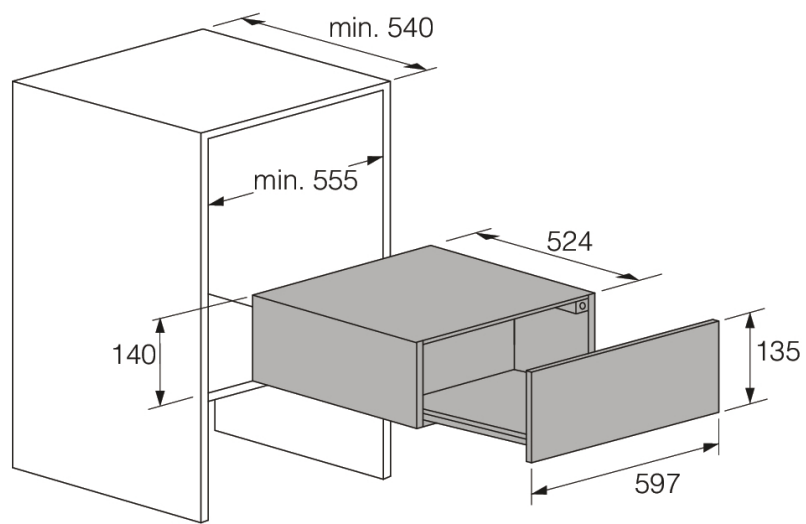

Design and integration

- Min. niche width: 555 mm
- Depth (incl. wall spacing): 540 mm
- Height of niche size for installation max.: 141 mm
- Width of niche size for installation max.: 560 mm

Technical data

- Connected load: 400 W
- Voltage (V): 220-240 V
- Fuse: 10 A
- Frequency: 50 Hz

Dimensions

- Height: 135 mm
- Width: 597 mm
- Depth: 524 mm
- Length of electrical cord: 1800 mm
- Net weight: 15 kg

Logistic information

- Packaging height: 202 mm
- Packaging width: 658 mm
- Packaging depth: 648 mm
- Gross weight: 17.5 kg
- Product code: 743387
- EAN code: 3838782766930

Craft warming drawer