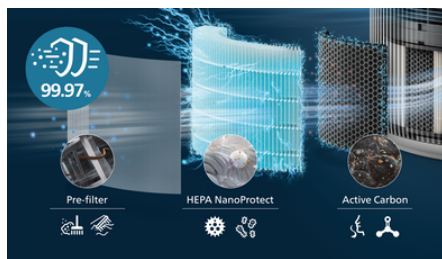

AC3220/10

Highlights

Big power in smaller size

Smaller size, bigger cleaning speed (1), thanks to its innovative double-fan design. With powerful filtration of 520 m³/h (CADR), it can easily handle large spaces of up to 135m² (2) and can clean a room of 20m² in less than 6 minutes (3).

3-layer HEPA filtration

3-layer filtration made of pre-filter, HEPA NanoProtect and Active Carbon captures 99.97% of particles as small as 0.003 microns (4) – smaller than the smallest known virus!

Quiet, even at maximum power