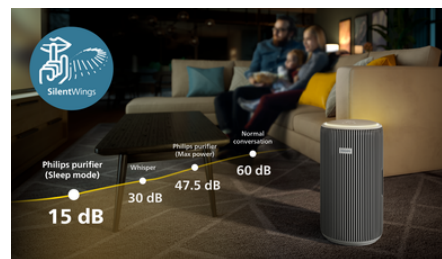

Quiet, even at maximum power

Experience 50% less noise with SilentWings technology (1). Inspired by the silent flight of owls, our fan-blade design ensures purification as quiet as 15 dB(A). Even at maximum speed, it's quieter than normal conversation. (5)