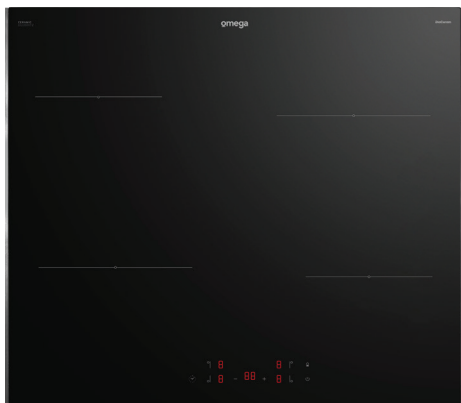

60cm Ceramic Cooktop Touch Controls

AESTHETICS

Black Glass with Midnight Side Trim

Red LED Displays

FUNCTIONALITY

4 × Cooking Zones

9 × Power Levels

Front Touch Controls

99 Minute Zone Timer

ZONE OUTPUTS

2 × Ø165mm Zone, 1200W

2 × Ø200mm Zone, 1800W

SAFETY

Child Safety Lock

Residual Heat Indicators

120 Min. Auto Safety Shut Off

CLEANING

Single Piece of Glass

Durable DiaCeram® Ceramic Glass

No Knobs for Easy Cleaning

SIZE, W/D/H (MM)

Packaged: 656 × 566 × 110

Physical: 590 × 520 × 50

WEIGHT (KG)

Net: 7.8

Gross: 10.1

INSTALLATION, W/D (MM)

Cut-Out: 560 × 490

Power Cord Length 100cm

POWER REQUIREMENTS

Power Connection 25 Amp

Hardwired

Rated Voltage 220–240V~

Rated Frequency 50Hz or 60Hz

Total Power 6000W

ADDITIONAL DETAILS

Barcode 9349260096189

Warranty 3 Years

FRONT VIEW

Note: See the user manual for detailed ventilation and installation details