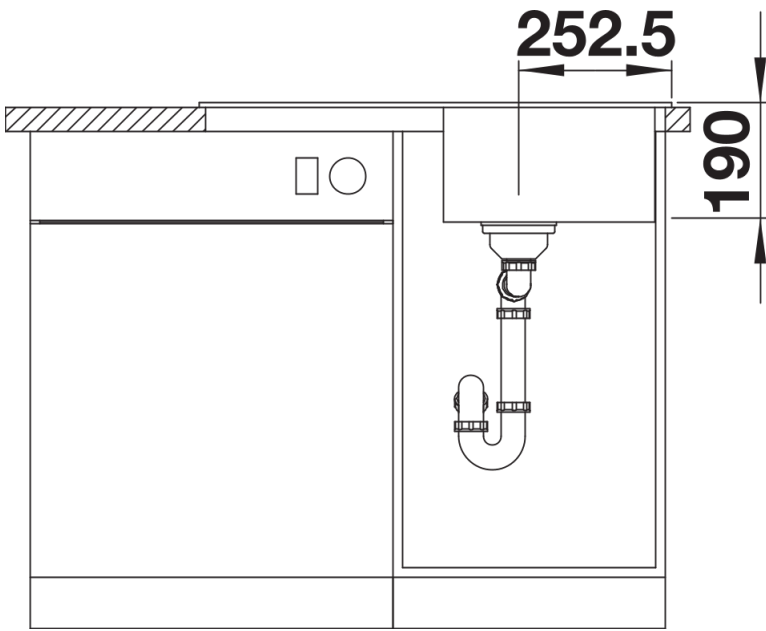

SILGRANIT anthracite

Scope of supply

- waste kit with space-saving pipe
- 3 ½" basket strainer

Details

Top view

Cut-out

Front view

Side view