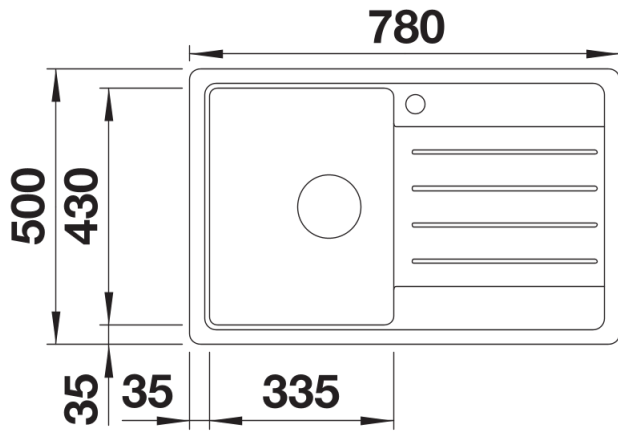

Product information sheet LEGRA 45 S

Item no. 528061

Benefits

- Classic lines combined with modern functionality
- Spacious main bowl
- Left-hand version

Colours

Available colours:

- black
- anthracite
- white

SILGRANIT anthracite

Scope of supply

- waste kit with space-saving pipe
- 3 ½" basket strainer

Details

Top view

Cut-out

Front view

Side view