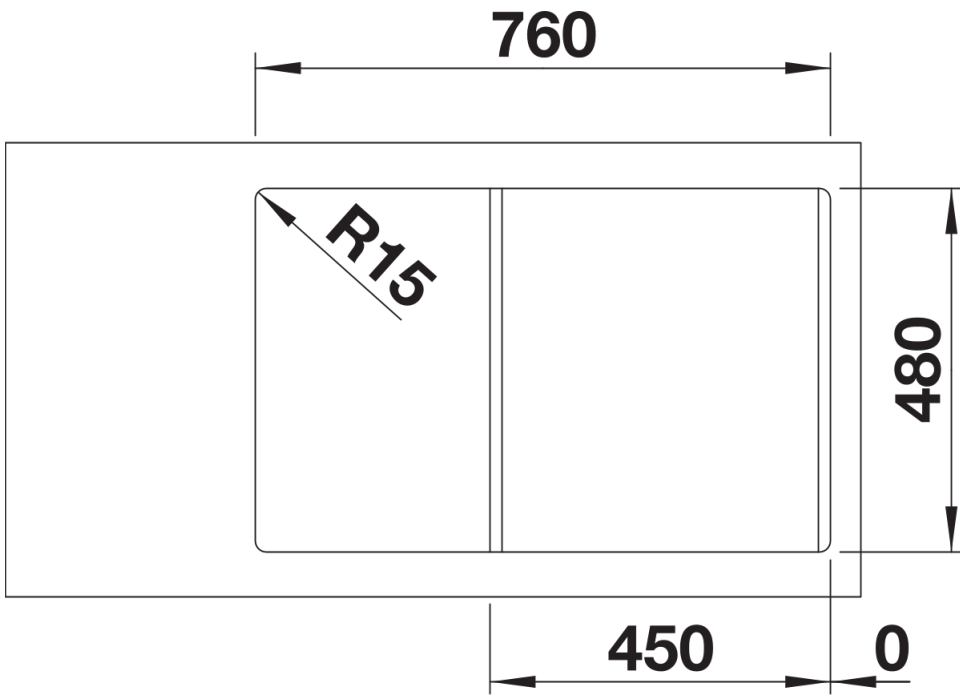

SILGRANIT anthracite

Scope of supply

- waste kit with space-saving pipe
- 3 ½" basket strainer

Details

Top view

Cut-out

Front view

Side view