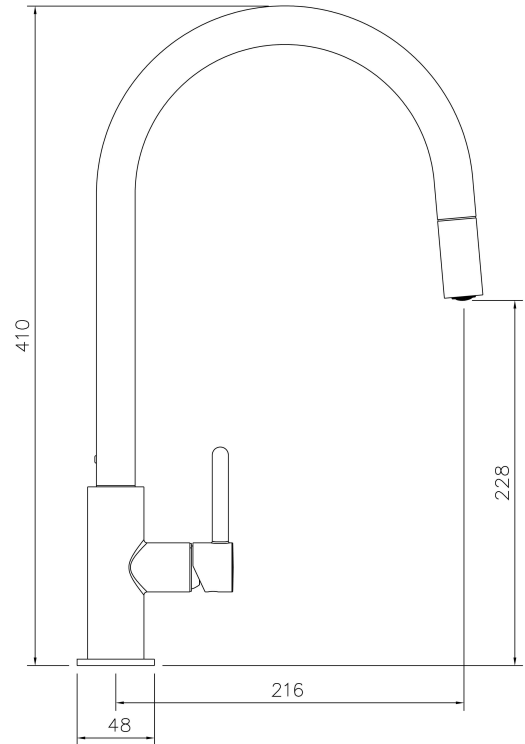

Naples Pull Out Sink Mixer - Brushed Nickel

Code: NA302PM-BN

BATHROOM | KITCHEN | LAUNDRY | TRADITIONAL & HAMPTONS STYLE SPECIALISTS

Specifications

- Material: Brass
- Finish: Brushed Nickel
- WELS Rating: 5 Star (5.5L/min) (R:T41498)
- Quarter turn ceramic disk valves
- Watermark approved to Australian Standards
- Swivel Spout