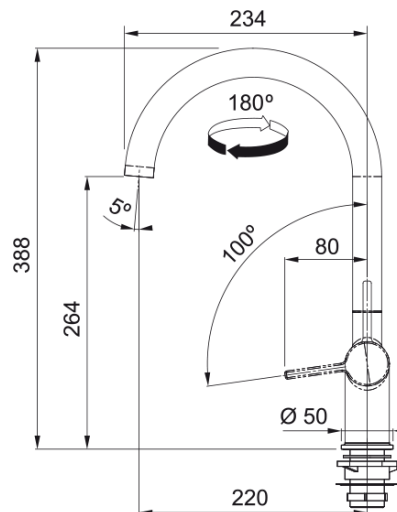

Active Non Pull-Out MB Tap TA7790MB | 115.0656.874

Technical Data

Aspect

Spout type	J - spout
Colour	Matte black
Material type	Brass

Dimensions

Tap hole diameter	35 mm
Cartridge	35 mm

Installation

Fixation type	Shank
Water hose connection	1/2"
Water supply hose length	450 mm

Product features

Pressure	High pressure
Spout type	Swivel
Tap operation	Side lever
Tap rotation	180°

Product identification

Brand	FRANKE
Product family	Maris
Family	Active

Properties

Eco water saving	Yes
Type of aerator	Laminar