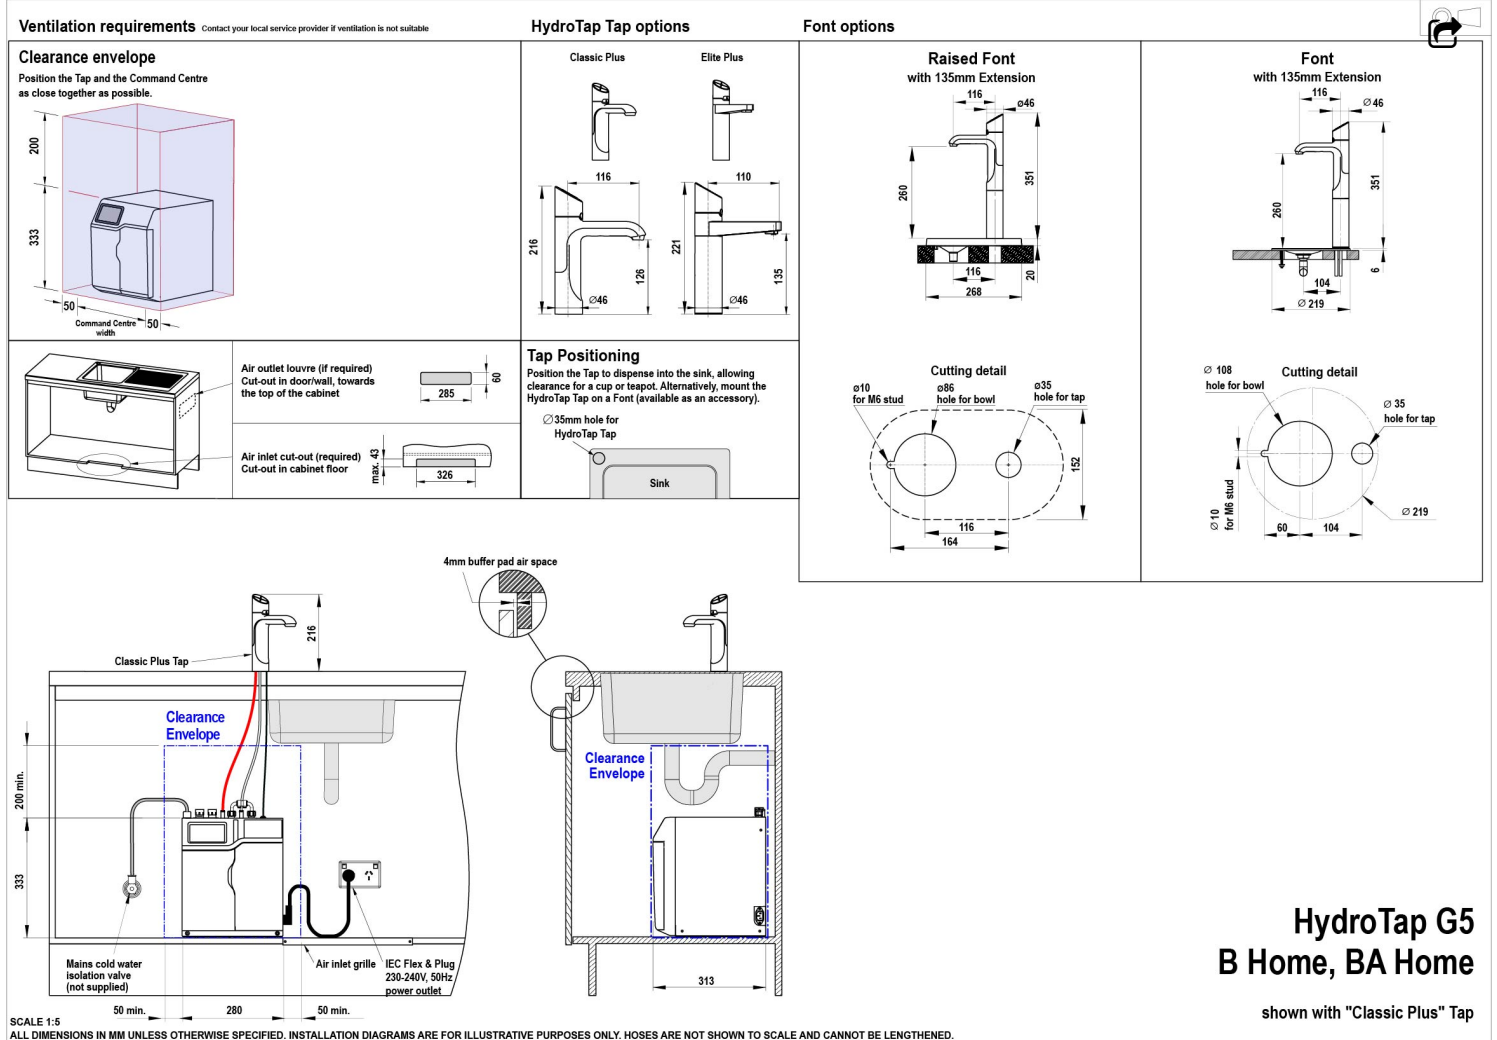

Installation Requirements

'1. Installation and connection of your Zip HydroTap must be carried out by a qualified person, observing national and local regulations. 2. You will require suitable mains electrical and drinking water connections, plus waste water drainage all within 1.5 metres of the product. 3. HydroTap is air-cooled so discrete cabinetry cut-outs are required for ventilation. 4. Installation on most bench tops is straightforward however some stone bench tops may require a specialised cutting service. 5. If you live in a hard water area, we recommend installation of a Zip scale filtration kit. 6. Installation by Zip Professional Service can be arranged with a phone call or through www.zipwater.com'

Installation Detail

BKL2 HydroTap G5 v1.00 02.21 B, BA

HydroTap G5
B Home, BA Home

shown with "Classic Plus" Tap