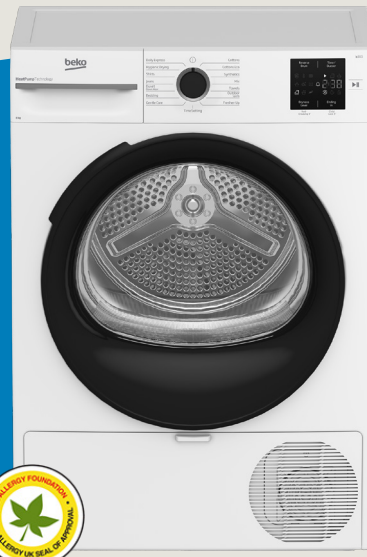

**BDPB8010W****8 kg Sensor Controlled Heat Pump Tumble Dryer**

**Drying Capacity**  
8 kg

**Drying Technology**  
Heat Pump

**Sensor Drying**  
Optisense®

### Design

Colour:	White
Door Finish:	Glass / Black
Door Opening Angle:	155°
Drum Light:	Yes