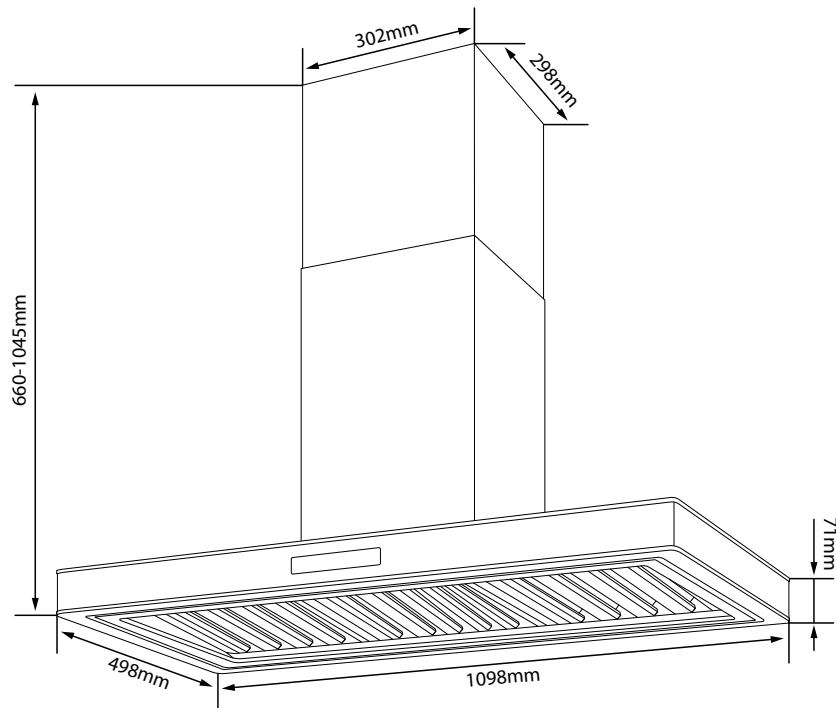

Touch Controls

Simplify your cooking experience with easy to use Touch Controls, preventing build-up of grease and moisture and allowing seamless adjustment of the rangehood power.

Design

Elevate your kitchen's aesthetics with the sleek black design, a seamless match for any classic or contemporary Belling Range Cooker setup.

Colour

Black: BTC110BG

Scan for more info

BTC110BG

FEATURES	
Finish	Matte black / glass
Installation type	Wall mount
Extraction rate	1000m ³ /h
Control type	Touch with white LED
No. of speeds	3 + boost
Lighting	360° LED strip
Filters	3x baffle
Airflow type	Ducted only
Countdown timer	10mins
ACCESSORIES	
Flue extension kit	H2090059 - 2x 750mm pieces
SPECIFICATIONS	
Electrical connection	10A plug
Power supply	220 - 240V, 50Hz
LED wattage	1x 32W
Power cord length (m)	1.4
DIMENSIONS (PRODUCT)	
Height x width x depth (mm)	660 - 1045 x 1098 x 498
Recommended clearance (mm)	700 - 750
Duct diameter (mm)	150
Gross weight (kg)	37
Net weight (kg)	31
DIMENSIONS (CARTON)	
Height x width x depth (mm)	600 x 1170 x 475
WARRANTY	
Parts and labour	5 years