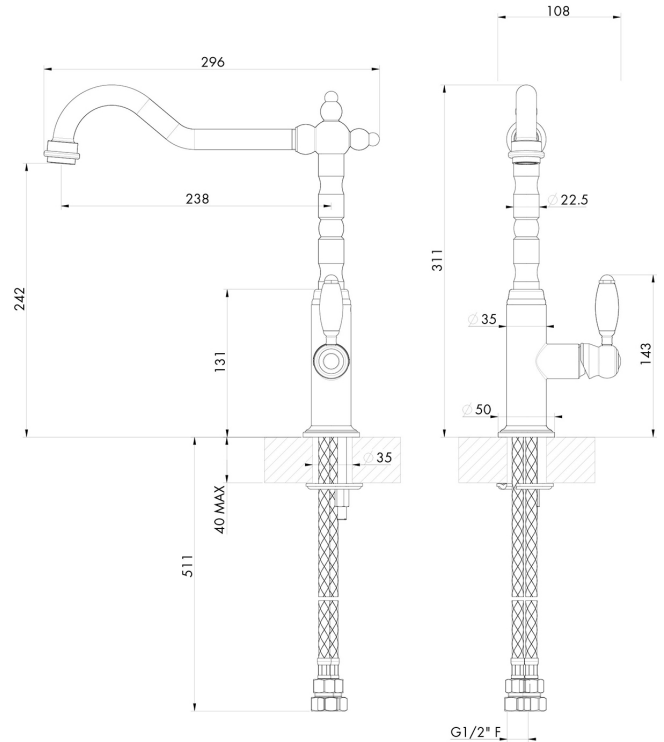

## Providence Single Sink Mixer - Brushed Nickel

**Code:** PR405SM-BN

### Specifications

- Material: Brass
- Finish: Brushed Nickel
- WELS Rating: 5 Star (5.5L/min) (R:T41465)
- Quarter turn ceramic disk valves
- Watermark approved to Australian Standards
- Swivel Spout