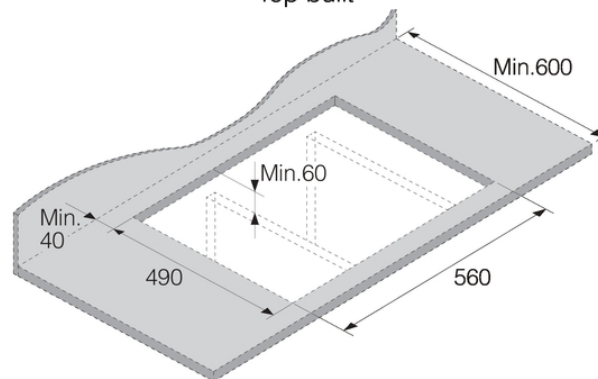

Top built

Flush built