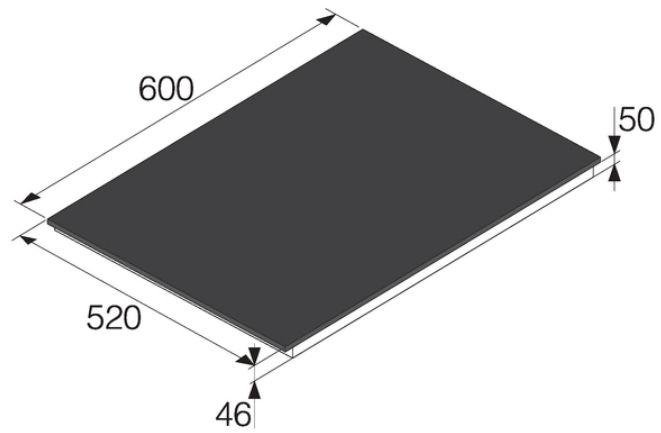

Interaction and control

- Control panel: SliderTouch, control at your fingertips

Design and integration

- Edges: Soft cut edges
- Min. niche width: 560 mm
- Width of niche size for installation max.: 562 mm
- Min. niche height: 68 mm
- Depth (incl. wall spacing): 490 mm
- Type of hob installation: Top & flush built-in installation

- Power consumption in standby mode of hob: 0.3 W

Dimensions

- Height: 52 mm
- Width: 600 mm
- Depth: 520 mm
- Net weight: 7.601 kg

Logistic information

- Packaging height: 135 mm
- Packaging width: 764 mm
- Packaging depth: 684 mm
- Gross weight: 9.701 kg
- EAN code: 3838782924965
- Product code: 745340