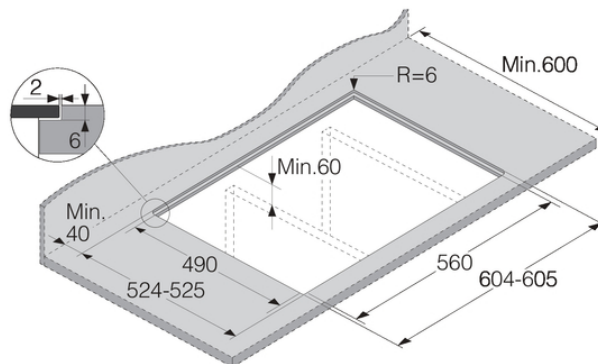

Interaction and control

- Control panel: SliderTouch, control at your fingertips

Design and integration

- Edges: Soft cut edges
- Min. niche width: 560 mm
- Width of niche size for installation max.: 562 mm
- Min. niche height: 68 mm
- Depth (incl. wall spacing): 490 mm
- Type of hob installation: Top & flush built-in installation

- Power consumption in standby mode of hob: 0.3 W

Dimensions

- Height: 52 mm
- Width: 600 mm
- Depth: 520 mm
- Net weight: 7.601 kg

Logistic information

- Packaging height: 135 mm
- Packaging width: 764 mm
- Packaging depth: 684 mm
- Gross weight: 9.701 kg
- EAN code: 3838782924965
- Product code: 745340

Top built

Flush built

Installation drawing 5 Series H156XXX