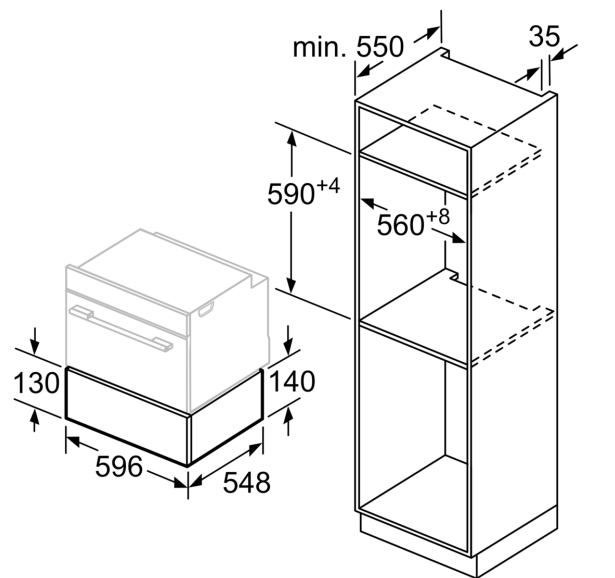

Built-in / Free-standing: Built-in
 Dimensions (HxWxD): 140 x 594 x 518 mm
 Dimensions of the packed product (HxWxD): . 250 x 660 x 700 mm
 Min. required niche size for installation (HxWxD): . 140 x 560 x 550 mm
 Maximum number of plates: 12
 Maximum number of espresso cups: 64
 Net weight: 18.9 kg
 Gross weight: 20.9 kg
 EAN code: 4242004266969
 Fuse protection: 10 A
 Voltage: 220-240 V
 Frequency: 50; 60 Hz

Technical Info

- Length of mains cable: 175 cm
- Total connected load electric: 0.82 KW
- Nominal voltage: 220 - 240 V

Dimensions

- Appliance dimensions (HxWxD): 140 mm x 594 mm x 518 mm
- Installation dimensions (HxWxD): 140 mm x 560 mm - 568 mm x 550 mm
- Please reference the built-in dimensions provided in the installation drawing

N 70, BUILT-IN WARMING DRAWER, 60 X 14 CM,
FLEX DESIGN
N29HA11Y1A

Measurements in mm

A: 7.5 mm

Compact ovens with appliance height of 455 mm can be installed above the warming drawer without an intermediate floor

measurements in mm