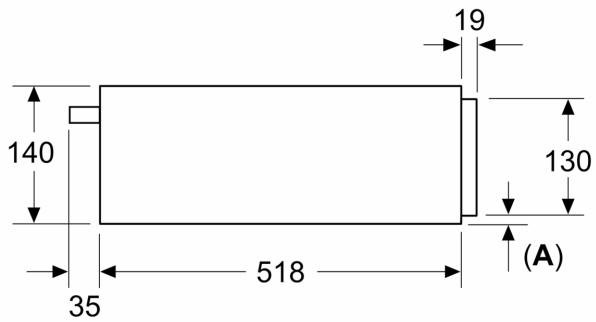

N 70, BUILT-IN WARMING DRAWER, 60 X 14 CM,
FLEX DESIGN
N29HA11Y1A

Measurements in mm