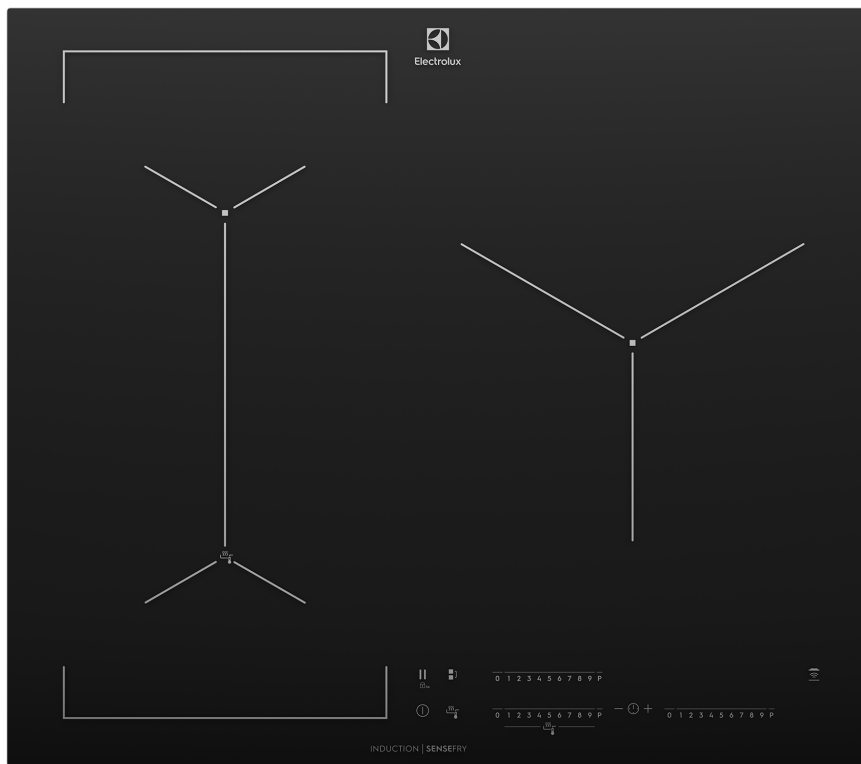

EHI635BE

60cm 3 zone induction cooktop with SenseFry, MaxiZone, Bridge zone, and Hob2Hood capability

Features

- SenseFry
- MaxiZone
- Bridge function
- PowerBoost
- Hob2Hood technology
- STOP + GO function
- Auto warm up function
- Timer and minute minder
- Auto pot detection
- Child lock

Model:
EHI635BE