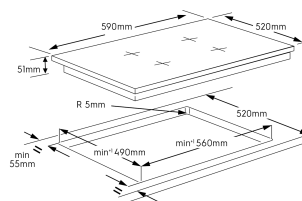

DIMENSIONS

Total product height (mm) - 55, Total product width (mm) - 590, Total product depth (mm) - 520, Cut out width (mm) - 560, Cut out depth (mm) - 490