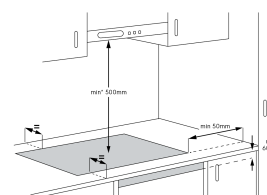

DIMENSIONS

Total product height (mm) - 55, Total product width (mm) - 590, Total product depth (mm) - 520, Cut out width (mm) - 560, Cut out depth (mm) - 490