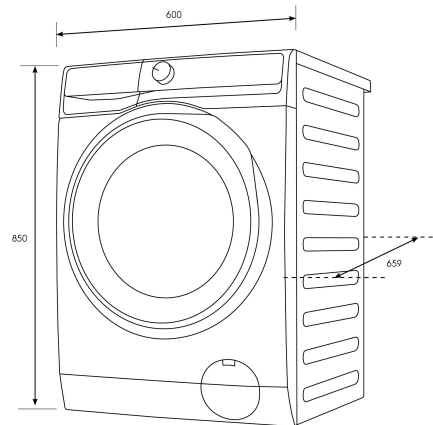

Model:
EWF9043R7SCS

Product

Total height (mm) - 850, Total width (mm) - 600, Total depth (mm) - 659

Button Function

Dimension Button Functions - power/on /off, Start/Pause, Child Lock, Remote, Finish In, Favourite programs, SmartSelect, Hygienic Care, Prewash, Stain Pro, Spin, Temp, Wash, Reminder/ Indicators - end of cycle