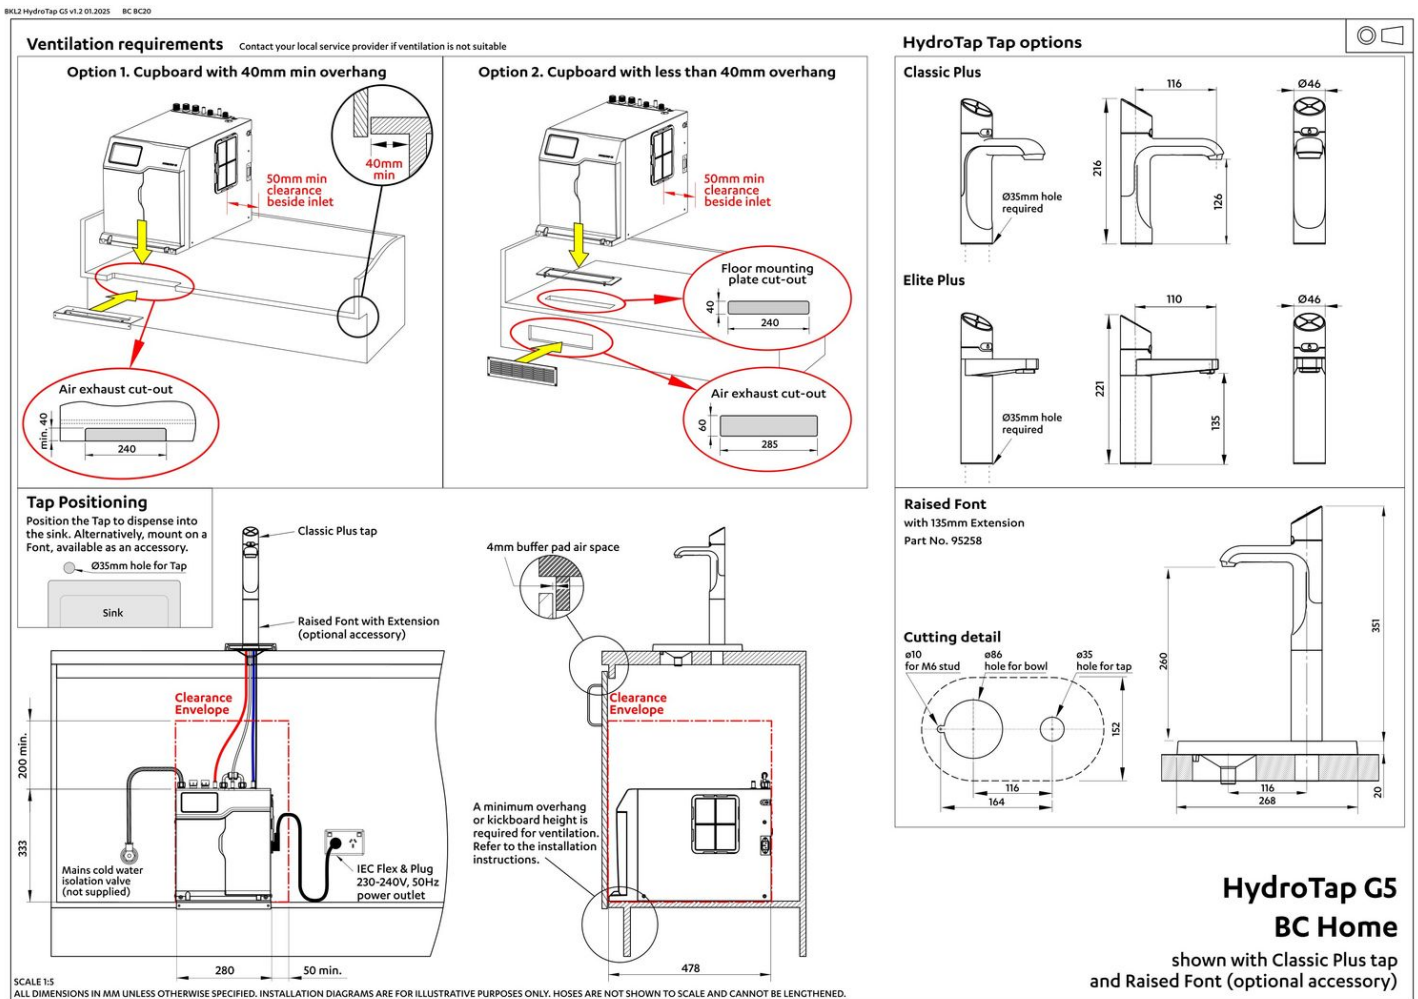

Plumbing

Water supply requirements	Cold
Water connection	1/2" BSP (G1/2)
Water valves	Integrated 500kPa Pressure limiting valve and Dual Check Valve
Water pressure	Min 250kPa - Max 700kPa

Electrical

Power rating	1.44kW 220-240V 50Hz
Power supply	1 × 10 Amp socket outlet

Tap design

Tap	Zip HydroTap Design Range ELITE PLUS Tap (Brushed Bronze)
HydroTap style	Elite Plus
Finish	Brushed Bronze
Disability options	Unavailable

Command centre

Dimensions	W280mm x D478mm x H333mm
------------	--------------------------

Installation

Installation requirements

1. Installation and connection of your Zip HydroTap must be carried out by a Zip Certified service technician, observing national and local regulations.
2. You will require suitable mains electrical and drinking water connections, plus waste water drainage all within 1 metre of the product.
3. Zip HydroTap is air-cooled so discrete cabinetry cut-outs are required for ventilation.
4. Installation on most bench tops is straightforward however some stone bench tops may require a specialised cutting service.
5. Installation by Zip Professional Service can be arranged with a phone call or through www.zipwater.com/book-service-visit

Files

Installation Layout 3D (DWG)

Installation Layout (PDF)

BIM files

↓ ArchiCAD Swift
Globals Library
(LCF)

↓ ArchiCAD Zip Water
Library (LCF)

↓ Revit Virtual
Showroom (RVT)

↓ Download all