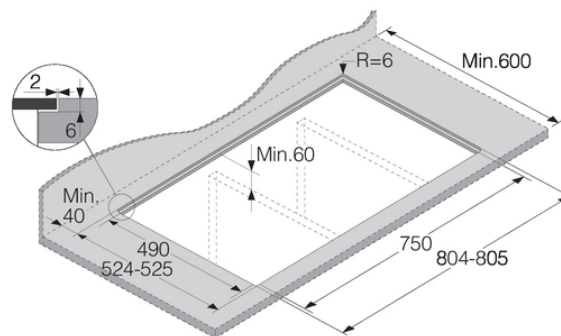

### Design and integration

- Edges: Soft cut edges
- Min. niche width: 750 mm
- Width of niche size for installation max.: 752 mm
- Min. niche height: 68 mm
- Depth (incl. wall spacing): 490 mm
- Type of hob installation: Top & flush built-in installation

- Power consumption in standby mode of hob: 0.3 W

**Dimensions**

- Height: 52 mm
- Width: 800 mm
- Depth: 520 mm
- Net weight: 11.2 kg

**Logistic information**

- Packaging height: 135 mm
- Packaging width: 964 mm
- Packaging depth: 684 mm
- Gross weight: 13.8 kg
- EAN code: 3838782924071
- Product code: 745335

Top built

Flush built

Installation drawing 5 Series HI56XXX