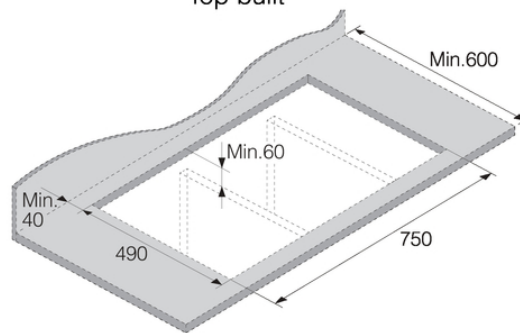

Top built

Flush built