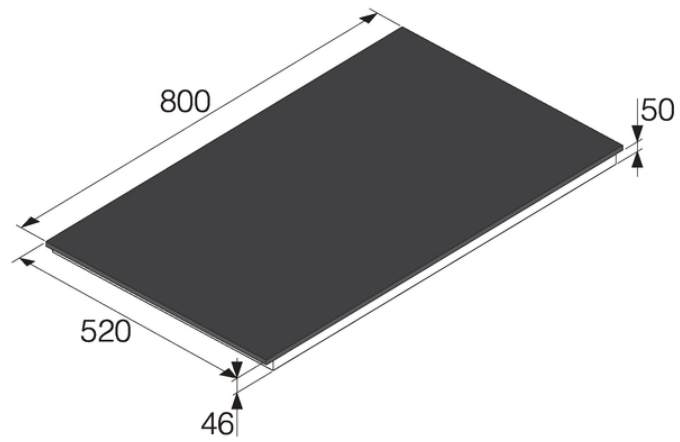

### Design and integration

- Edges: Soft cut edges
- Min. niche width: 750 mm
- Width of niche size for installation max.: 752 mm
- Min. niche height: 68 mm
- Depth (incl. wall spacing): 490 mm
- Type of hob installation: Top & flush built-in installation

- Power consumption in standby mode of hob: 0.3 W

**Dimensions**

- Height: 52 mm
- Width: 800 mm
- Depth: 520 mm
- Net weight: 11.2 kg

**Logistic information**

- Packaging height: 135 mm
- Packaging width: 964 mm
- Packaging depth: 684 mm
- Gross weight: 13.8 kg
- EAN code: 3838782924071
- Product code: 745335