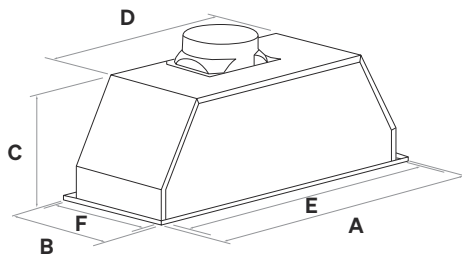

FUNCTIONALITY

1000m³/hr Extraction Rate

3 × Speed Settings

2 × 5-Layer Aluminium Mesh Filters

2 × 3W GU10 LED Lighting

WEIGHT (KG)

Net: 8.7

Gross: 10

FRONT VIEW

Note: See the user manual for detailed ventilation and installation details

DIMENSIONS (MM)

A 700

B 296

C 254

D 450

E 660