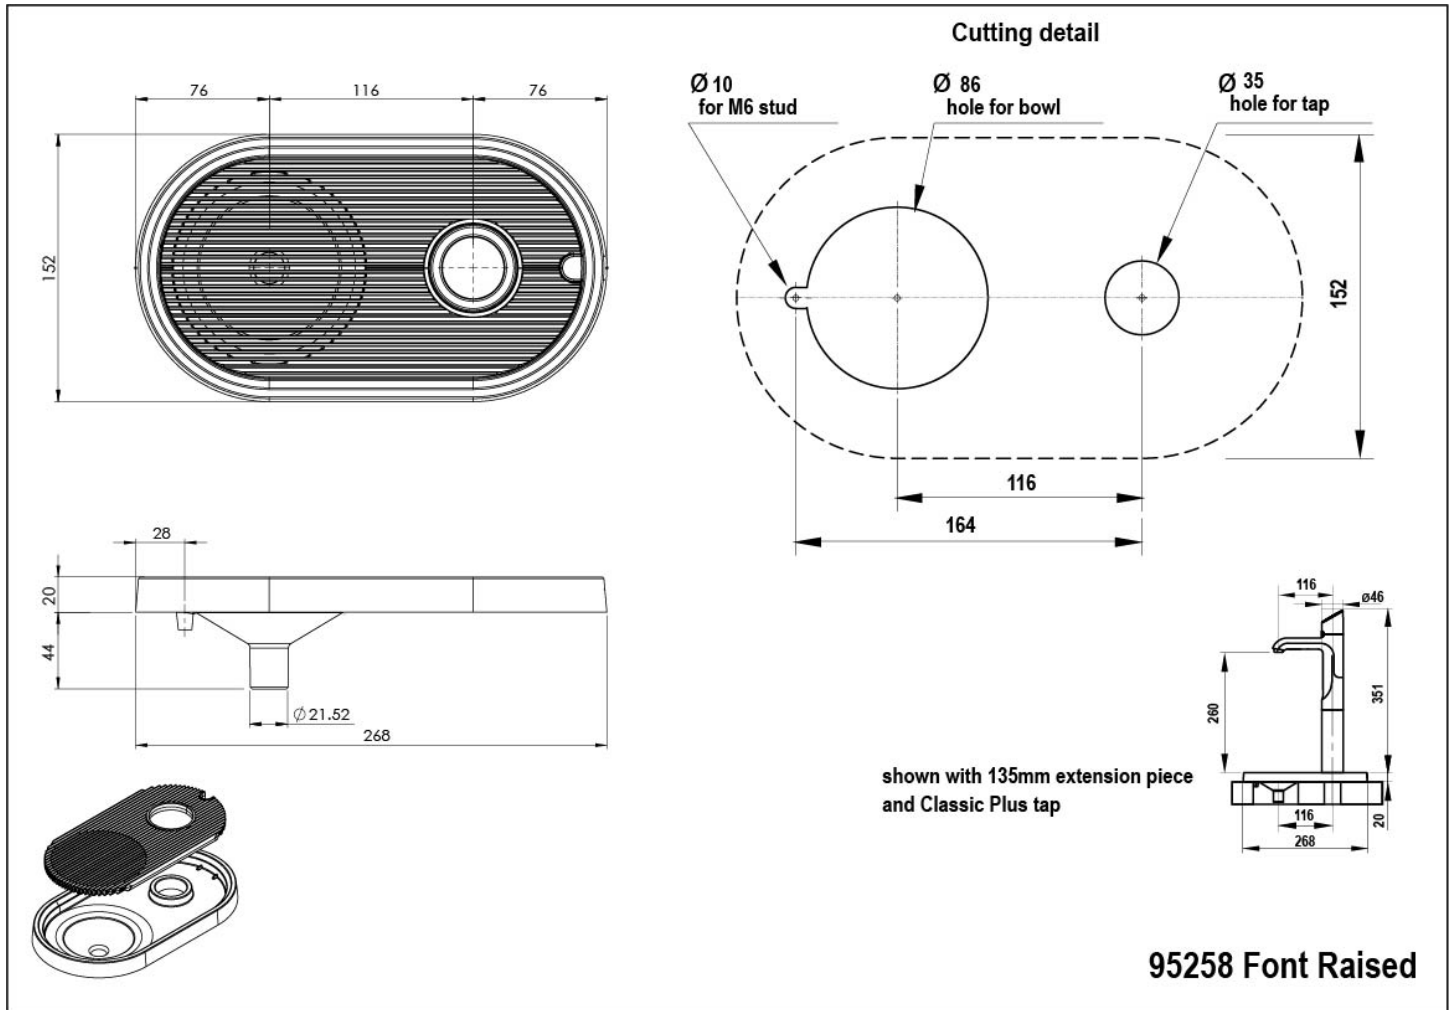

## Font Kit Raised Brushed Bronze

**Product code:** 95258Z15

**Capacity:** Commercial & Residential

Font Kit Raised Assembly Brushed Bronze with 135mm extension - Fits Classic, Classic Plus, Touch-Free Wave, Miniboil Classic and Elite Plus

## Files

Installation Layout 3D (DWG)

Installation layout (PDF)