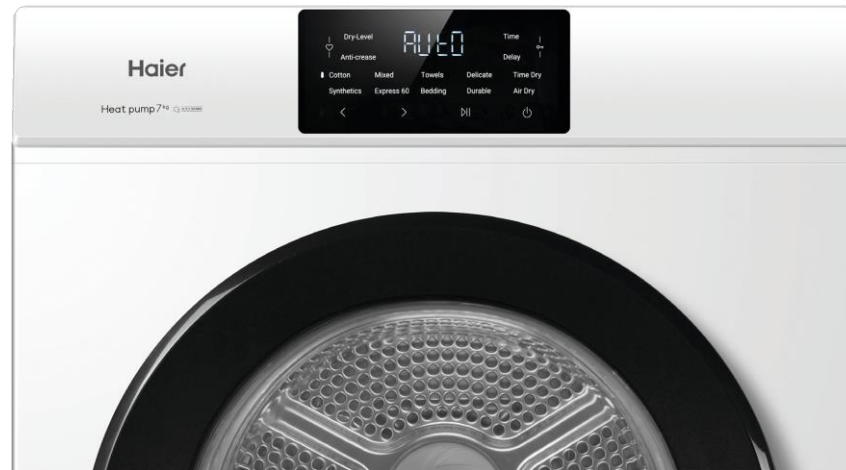

ASSET PACK

HAIER AU H300 Slim 7Kg HP Dryer

MARCH 2024

Haier

Heat pump 7kg  AUTO-SENSE

Haier

Contents

7kg Heat Pump Dryer HDHPS70LW1

Mugs	3
Features & Benefits	4

H300: HDHPS70LW1 7kg Heat Pump Dryer

Mugs

H300: HDHPS70LW1 7kg Heat Pump Dryer

Feature & Benefit Images

7-star energy rating

Flexible drying options

Auto-sensing technology

Dry clothes, dry home

Slimline design

10 specialised dry cycles

Approved Feature Copy

7-star energy rating

Care for your clothes better with heat pump technology. This dryer dries clothes gently at lower temperatures, consuming 59% less energy than a 2-star vented dryer.*

Slimline design

Designed for flexible placement, our first slimline dryer easily fits into shallow cabinetry and compact spaces. It features a dark touch-control panel set against a white exterior, complementing any Haier washing machine.