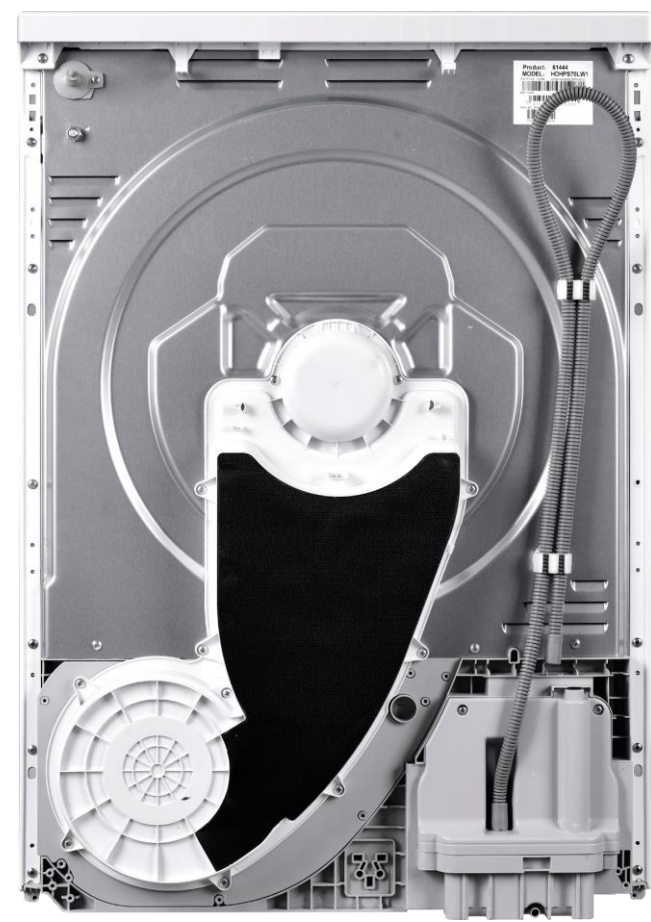

ASSET PACK

HAIER AU H300 Slim 7Kg HP Dryer

MARCH 2024

Haier

Heat pump 7kg  AUTO-SENSE

Haier

Contents

7kg Heat Pump Dryer HDHPS70LW1

Mugs	3
Features & Benefits	4

H300: HDHPS70LW1 7kg Heat Pump Dryer

Mugs

H300: HDHPS70LW1 7kg Heat Pump Dryer

Feature & Benefit Images

7-star energy rating

Flexible drying options

Auto-sensing technology

Dry clothes, dry home

Slimline design

10 specialised dry cycles

Approved Feature Copy

7-star energy rating

Care for your clothes better with heat pump technology. This dryer dries clothes gently at lower temperatures, consuming 59% less energy than a 2-star vented dryer.*

Slimline design

Designed for flexible placement, our first slimline dryer easily fits into shallow cabinetry and compact spaces. It features a dark touch-control panel set against a white exterior, complementing any Haier washing machine.