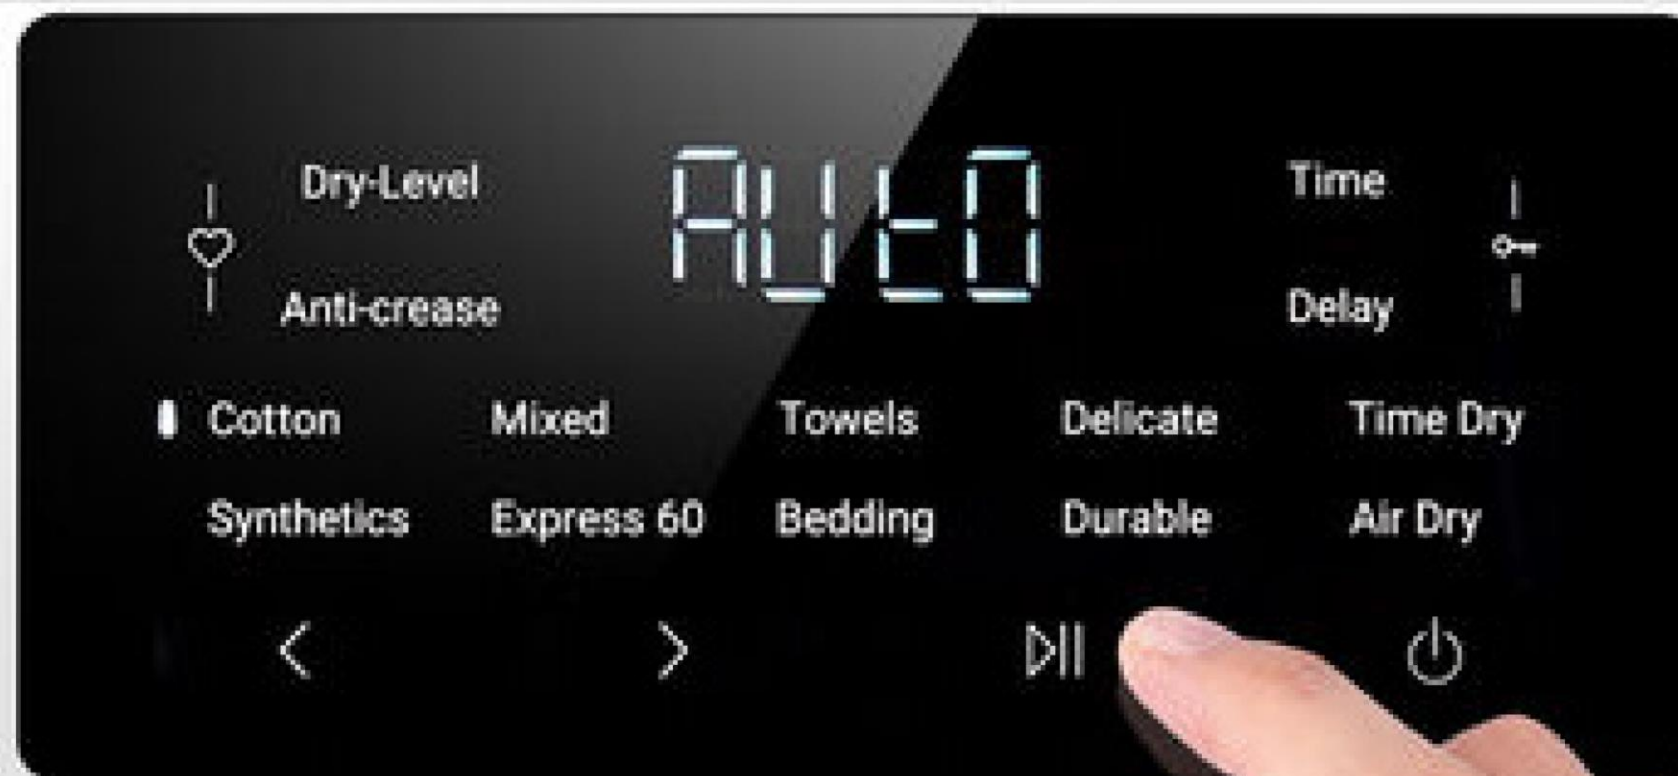

ASSET PACK

HAIER AU H300 Slim 7Kg HP Dryer

MARCH 2024

Haier

Heat pump 7kg AUTO-SENSE

Haier