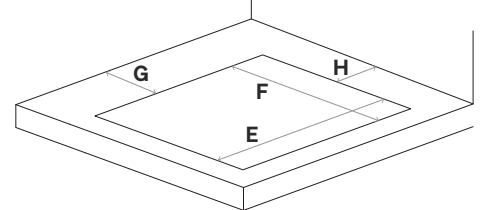

FRONT VIEW

Note: See the user manual for detailed ventilation and installation details

DIMENSIONS (MM)

A 680 B 510

C 64

MINIMUM CUT-OUT (MM)

E 560 F 490

G 50 H 75