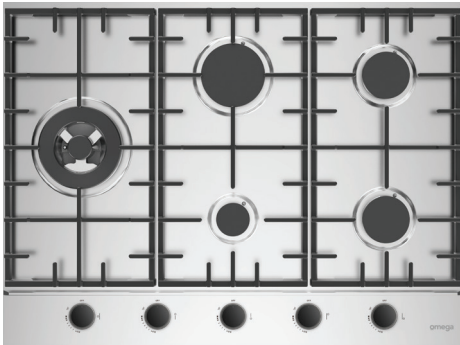

70cm Gas Cooktop with Wok Burner Stainless Steel

AESTHETICS

304 Grade Stainless Steel Finish

SafeSlide Cast Iron Trivet Design

Front Fluted Steel Control Knobs

Cast Iron Burner Caps

FUNCTIONALITY

5 × Burners including 1 × Wok Burner

Electric Under-Knob Ignition

Flame Failure Safety Device

BURNER OUTPUTS (MJ/H)

1 × Triple Ring Wok Burner, 20.0MJ/h

1 × Rapid Burner, 11.5MJ/h

2 × Semi-Rapid Burner, 6.9MJ/h

1 × Auxiliary Burner, 4.0MJ/h

CLEANING

Single Press Stainless Steel Hob

Removable Control Knobs

ACCESSORIES

1 × Natural Gas Regulator

1 × LPG Conversion Kit

SIZE, W/D/H (MM)

Packaged: 735 × 575 × 165

Physical: 680 × 510 × 64

WEIGHT (KG)

Net: 15 Gross: 17

INSTALLATION

Fits a 60cm Cooktop Cut-Out

Cut-Out: 560 × 490

Natural Gas or LPG

Set for Natural Gas

POWER REQUIREMENTS

Power Connection 10 Amp

Plug & Play

Rated Voltage 220–240V~

Rated Frequency 50–60Hz

Rated Power 5W

ADDITIONAL DETAILS

Barcode 9349260096646

Warranty 3 Years

FRONT VIEW

Note: See the user manual for detailed ventilation and installation details