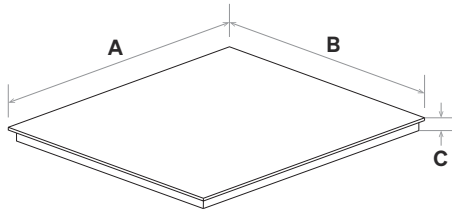

FRONT VIEW

Note: See the user manual for detailed ventilation and installation details

DIMENSIONS (MM)

A 680 B 510

C 64

MINIMUM CUT-OUT (MM)

E 560 F 490

G 50 H 75