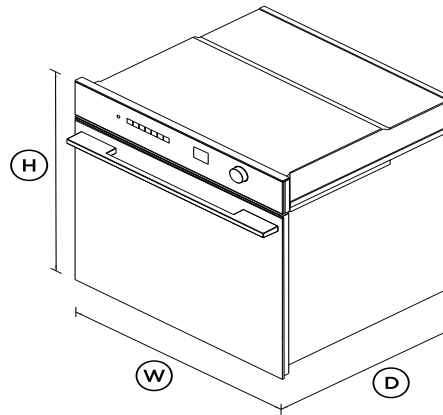

- Guided cooking capability offers helpful tips for different food types

DIMENSIONS

Height	598mm
Width	596mm
Depth	565mm

FEATURES & BENEFITS

MULTI-FUNCTION FLEXIBILITY

Each function has been perfected to ensure that no matter what you're cooking, you've got the right heat to match. This built-in oven has 16 functions including Pastry Bake, Roast, Fan Grill, Dehydrate and Rapid Proof, allowing you to use a variety of cooking styles.