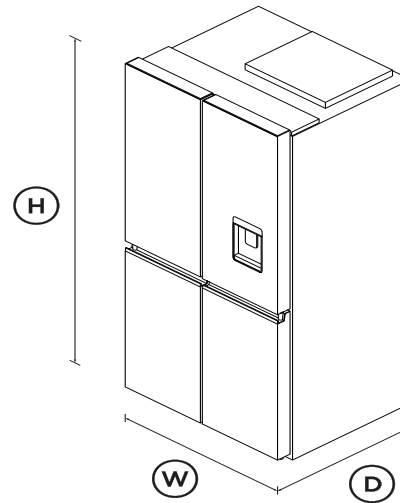

- Wi-Fi enabled and works with the SmartHQ™ app for remote control and notifications

DIMENSIONS

| | |
|--------|--------|
| Height | 1790mm |
| Width | 790mm |
| Depth | 692mm |

FEATURES & BENEFITS

ACTIVESMART™ FOODCARE