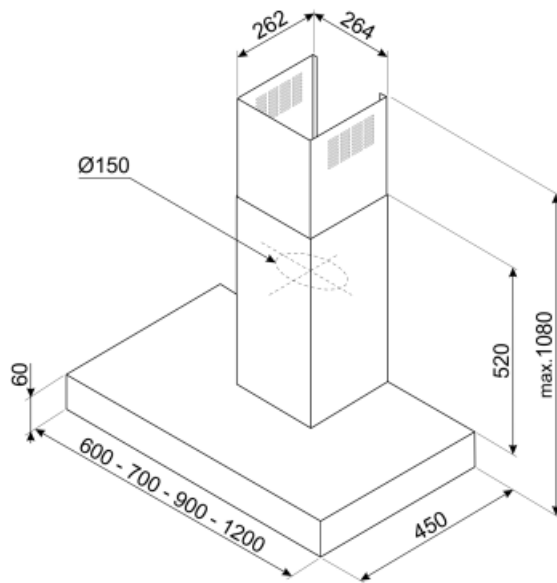

Free outlet maximum capacity	820 m³/h	Minimum distance from ELECTRIC hob	500 mm
Motor power	230 W	Non return valve	Yes
No. of filters	2		

	Extraction rate IEC 61591 [m³/h]	Noise level IEC 60704-2-13 [dB(A)]
Speed 1	260	49
Speed 2	358	57
Speed 3	473	64
Intensive speed	686	72

Accessories Included

Tube reduction	Yes

Performance / Energy Label

Annual Efficiency Consumption (AEChood)	53 kWh/a

Electrical Connection

Plug Voltage	(I) Australia 220-240 V	Frequency (Hz)	50-60 Hz
		Power supply cable length	1500 mm