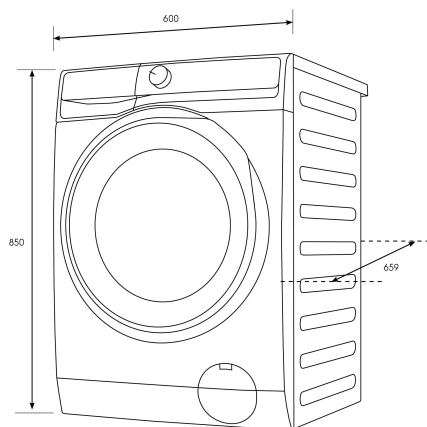

Model:
EWF9043R7WCS