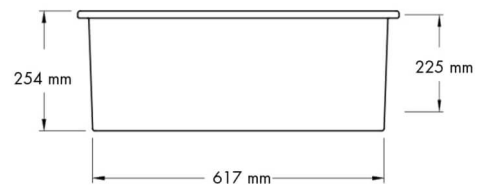

Cuisine 68 x 48 Inset / Undermount Fine Fireclay Matte White Sink

Code: CU683FS-MW

BATHROOM | KITCHEN | LAUNDRY | TRADITIONAL & HAMPTONS STYLE SPECIALISTS

Specifications

- Material: Fine Fireclay
- Finish: Matte White
- Waste outlets included: 90x50mm
- Product weight: 27kg
- Stainless Steel Basket Wastes
- Mounting options: Inset & Undermount
- Capacity: 46L
- Internal depth: 220mm
- Suitable for use with food waste disposer – we recommend purchase of an extended flange and a model with anti-vibration collar
- Note: Fine Fireclay is a natural product and therefore subject to variations. This should be seen as a quality that adds to its unique natural beauty. Variations +/- 2% to the specifications are common and acceptable and are within industry tolerance. We always recommend the cabinet maker and stone provider has the actual sink with them to measure before making cabinetry or cutting stone. For more information please visit our Installation Care & Warranty page or Contact Us.

Product Options

CU683FS-MW: Cuisine 68 x 48 Inset / Undermount Fine Fireclay Matte White Sink

CU683FS-MW-OF: Cuisine 68 x 48 Inset / Undermount Fine Fireclay Matte White Sink With Overflow

Warranty

For peace of mind, Turner Hastings offers the following warranty on this product and its components: