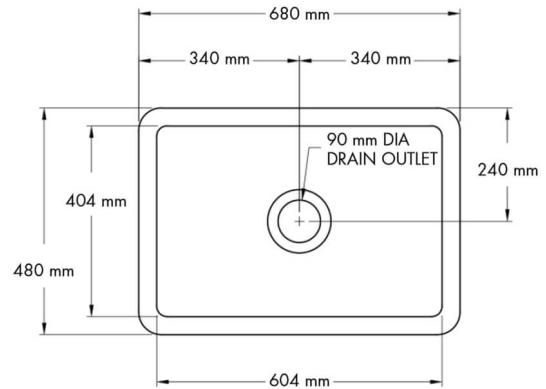

Cuisine 68 x 48 Inset / Undermount Fine Fireclay Matte White Sink

Code: CU683FS-MW

BATHROOM | KITCHEN | LAUNDRY | TRADITIONAL & HAMPTONS STYLE SPECIALISTS

Specifications

- Material: Fine Fireclay
- Finish: Matte White
- Waste outlets included: 90x50mm
- Product weight: 27kg
- Stainless Steel Basket Wastes
- Mounting options: Inset & Undermount
- Capacity: 46L
- Internal depth: 220mm
- Suitable for use with food waste disposer – we recommend purchase of an extended flange and a model with anti-vibration collar
- Note: Fine Fireclay is a natural product and therefore subject to variations. This should be seen as a quality that adds to its unique natural beauty. Variations +/- 2% to the specifications are common and acceptable and are within industry tolerance. We always recommend the cabinet maker and stone provider has the actual sink with them to measure before making cabinetry or cutting stone. For more information please visit our Installation Care & Warranty page or Contact Us.

Product Options

CU683FS-MW: Cuisine 68 x 48 Inset / Undermount Fine Fireclay Matte White Sink

CU683FS-MW-OF: Cuisine 68 x 48 Inset / Undermount Fine Fireclay Matte White Sink With Overflow

Warranty

For peace of mind, Turner Hastings offers the following warranty on this product and its components: