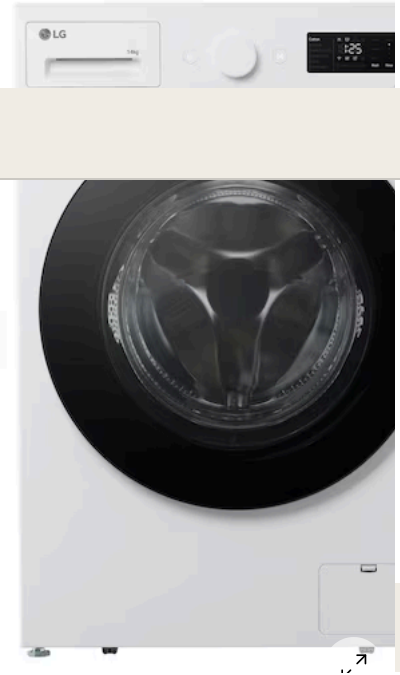

# 14kg Series XL Front Load Washer - Steam+

WXLS-1014WX

- [Features](#)
- [Specs](#)
- [Reviews](#)
- [FAQ](#)
- [Support](#)

- XL Capacity washing machines, slimmer body, spacious drum
- Intelligent Fabric Care with AI DD®
- Wash 3kg of clothes in just 39 minutes with Turbo Clean 360®
- Reduce exposure to allergens with the Allergy Care Cycle with Steam+™
- Smart control, smart life with LG ThinQ
- 10 Year Parts Warranty on the LG Inverter direct Drive Motor\*

### MATERIAL & FINISH

Body Color  
Matte White

Door Type  
Black Tinted Tempered Glass Cover