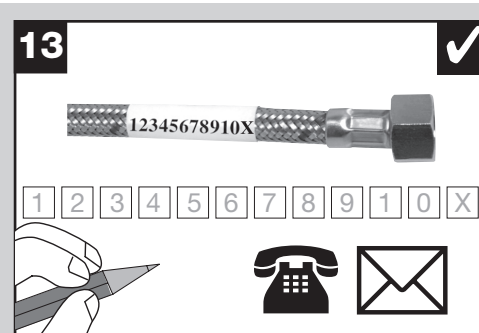

BLANCO

BLANCO LIVY-S HD

Art.-No. 521 478

Max Static Pressure: 1000 kPa
Recommended Dynamic Pressure: 300kPa
Min Pressure: 150 kPa
Max Operating Temperature: 70°C

BLANCO

www.blanco-australia.com
CUSTOMER SERVICE TEAM 1300 739 033