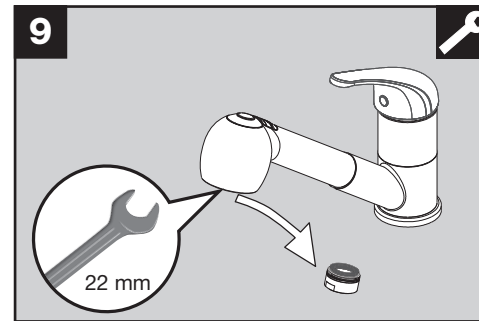

BLANCO

BLANCO LIVY-S HD

Art.-No. 521 478

Max Static Pressure: 1000 kPa
Recommended Dynamic Pressure: 300kPa
Min Pressure: 150 kPa
Max Operating Temperature: 70°C

BLANCO

www.blanco-australia.com
CUSTOMER SERVICE TEAM 1300 739 033