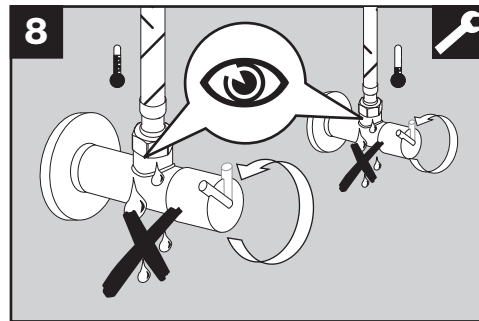

BLANCO

BLANCO LIVY-S HD

Art.-No. 521 478

Max Static Pressure: 1000 kPa
Recommended Dynamic Pressure: 300kPa
Min Pressure: 150 kPa
Max Operating Temperature: 70°C

BLANCO

www.blanco-australia.com
CUSTOMER SERVICE TEAM 1300 739 033