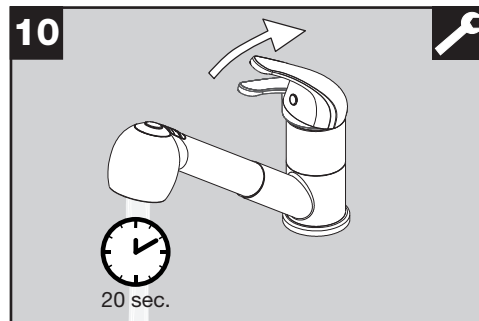

BLANCO

BLANCO LIVY-S HD

Art.-No. 521 478

Max Static Pressure: 1000 kPa
Recommended Dynamic Pressure: 300kPa
Min Pressure: 150 kPa
Max Operating Temperature: 70°C

BLANCO

www.blanco-australia.com
CUSTOMER SERVICE TEAM 1300 739 033