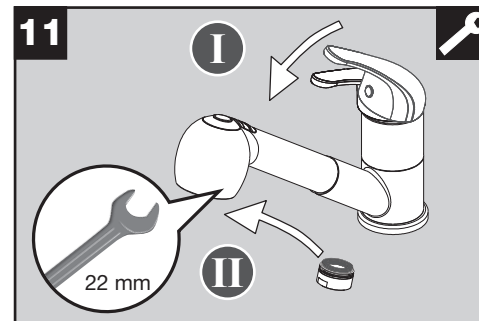

BLANCO

BLANCO LIVY-S HD

Art.-No. 521 478

Max Static Pressure: 1000 kPa
Recommended Dynamic Pressure: 300kPa
Min Pressure: 150 kPa
Max Operating Temperature: 70°C

BLANCO

www.blanco-australia.com
CUSTOMER SERVICE TEAM 1300 739 033