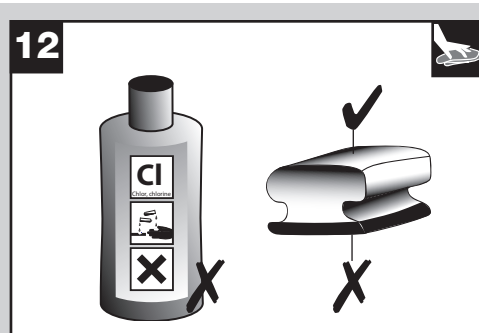

BLANCO

BLANCO LIVY-S HD

Art.-No. 521 478

Max Static Pressure: 1000 kPa
Recommended Dynamic Pressure: 300kPa
Min Pressure: 150 kPa
Max Operating Temperature: 70°C

BLANCO

www.blanco-australia.com
CUSTOMER SERVICE TEAM 1300 739 033