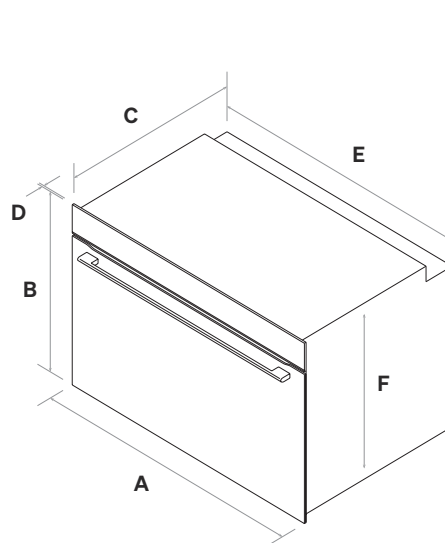

## INSTALLATION

Underbench or Wall Tower Installation

## DIMENSIONS (MM)

A	894	B	595	C	554.2
D	21	E	855	F	580