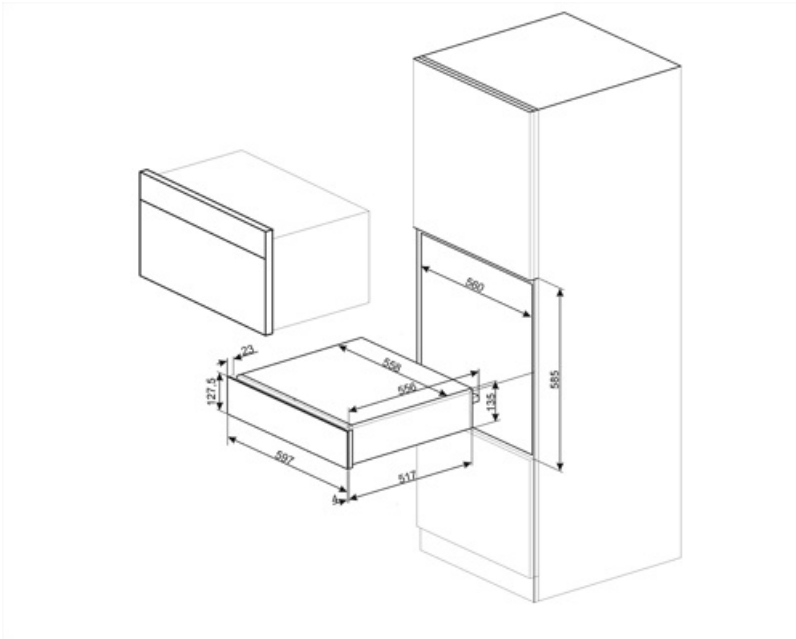

Technical Features

Opening mechanism	Push-pull	Capacity	21 l
Base material	Stainless steel	Type of heating	Fan assisted
Max weight allowance	15 kg	Accessories included	Silicone antislip mat
Maximum drawer loading weight	85 kg		

Electrical Connection

Plug	(F;E) Schuko	Voltage (V)	220-240 V
Nominal power	500 W	Frequency (Hz)	50-60 Hz
Current	2 A		

Logistic Information

Width (mm)	597 mm	Product Height (mm)	135 mm
Depth (mm)	538 mm		

Not included accessories

KITCABLE90UK

Cable with IEC connector and UK plug

Benefit (TT)

LED display

White LED display; Temperature can be adjusted by 5°, from 30° to 85°.

Steel base

Presence of non-slip silicone mat; removable and useful for placing dishes without them slipping, to avoid soiling the base of the drawer and to prevent scratches.