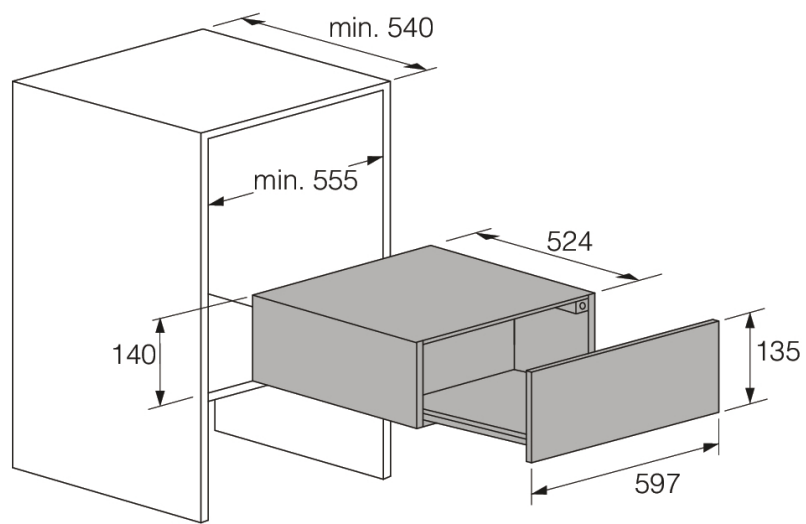

Design and integration

- Min. niche width: 555 mm
- Depth (incl. wall spacing): 540 mm
- Height of niche size for installation max.: 141 mm
- Width of niche size for installation max.: 560 mm

Technical data

- Connected load: 400 W
- Voltage (V): 220-240 V
- Fuse: 10 A
- Frequency: 50 Hz

Dimensions

- Height: 135 mm
- Width: 597 mm
- Depth: 524 mm
- Length of electrical cord: 1800 mm
- Net weight: 15 kg

Logistic information

- Packaging height: 202 mm
- Packaging width: 658 mm
- Packaging depth: 648 mm
- Gross weight: 17.5 kg
- Product code: 746757
- EAN code: 3838783016614

Craft warming drawer