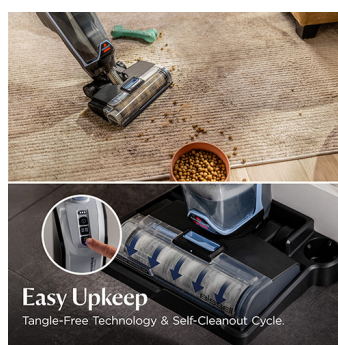

CROSSWAVE® EDGE CORDLESS | 4328F

CORDLESS FREEDOM FOR QUICKER, MORE EFFICIENT CLEANING

The CrossWave® Edge Cordless multi-surface cleaner vacuums and washes in one step—no mop or bucket needed. Tackle messes on multiple surfaces with cordless freedom and edge-to-edge cleaning, saving you time and effort every day.

CUT CLEANING TIME IN HALF: Simplify your routine — vacuum and mop together to tackle wet and dry messes at the same time on multiple hard surfaces like tile, sealed wood floors, laminate, and more; it even refreshes area rugs.

CLEAN ALL THE WAY TO THE EDGE: Conquer more floor. Collect more crumbs, dust, and hair with ZeroGap™ Technology on the right side of the brush roll. Engineered to clean wet and dry messes all the way to the edge of walls and skirting boards.

CORDLESS FREEDOM: Tackle life's everyday messes with cordless convenience.

ONE TOOL FOR MULTIPLE SURFACES: Effortlessly transitions from hard floors to area rugs.

EASY UPKEEP: Tangle-Free Technology reduces hair on the brush roll, manages pet hair, saves time, and ensures a fresh clean brush roll, while the Self-Cleaning mode flushes debris allowing a fast and simple cleanup.

STOP SMEARING WITH A MOP: Two-Tank Technology always keeps fresh and dirty water separate, ensuring you are only cleaning with fresh water

PRODUCT SPECIFICATIONS

Product Code: 4328F
Weight: 4.8kg
Battery: 25V
Charge Time: 4HR
Run Time: 22 minutes
Clean Path Width: 26.7cm
Warranty: 2 years limited

INCLUDES:

1 x Sample Size Hard Floor Sanitise Formula
1 x ZeroGap™ Multi-Surface Brush Roll
1 x FreshStart™ Washable Filter
1 x Charging Dock
Clean Tank Capacity: 750mL
Dirt Tank Capacity: 580mL