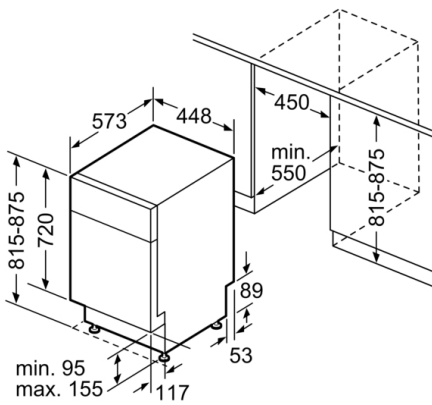

Technical Data

Water consumption : 11.2 l

Built-in / Free-standing : Built-in

Height of removable worktop : 0 mm

Dimensions of the product (HxWxD) : 815 x 448 x 573 mm

Required niche size for installation (HxWxD) : 815-875 x 450 x 550 mm

Product Dimensions (H x W x D)

- Height 815-875 mm x Width 448 x Depth 573 mm

**Series 6, built-under dishwasher, 45 cm,
Stainless steel
SPU6IMS01A**

measurements in mm