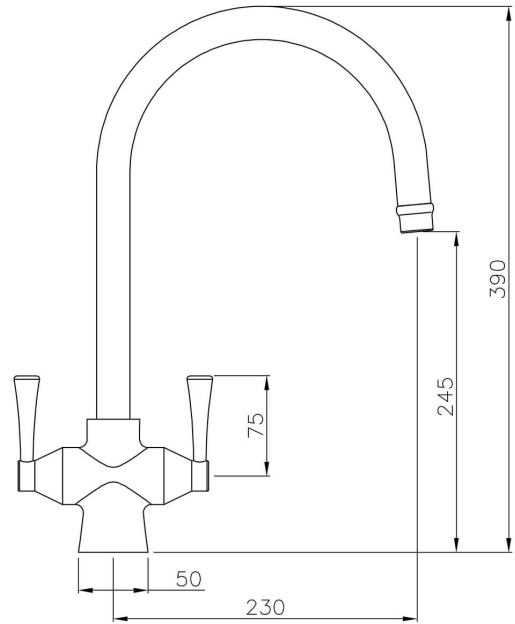

## Gosford Double Sink Mixer - Brushed Brass

**Code:** GO203DM-BB

### Specifications

- Material: Brass
- Finish: Brushed Brass
- WELS Rating: 5 Star (5.5L/min) (R:T41451)
- Quarter turn ceramic disk valves
- Watermark approved to Australian Standards
- Swivel Spout