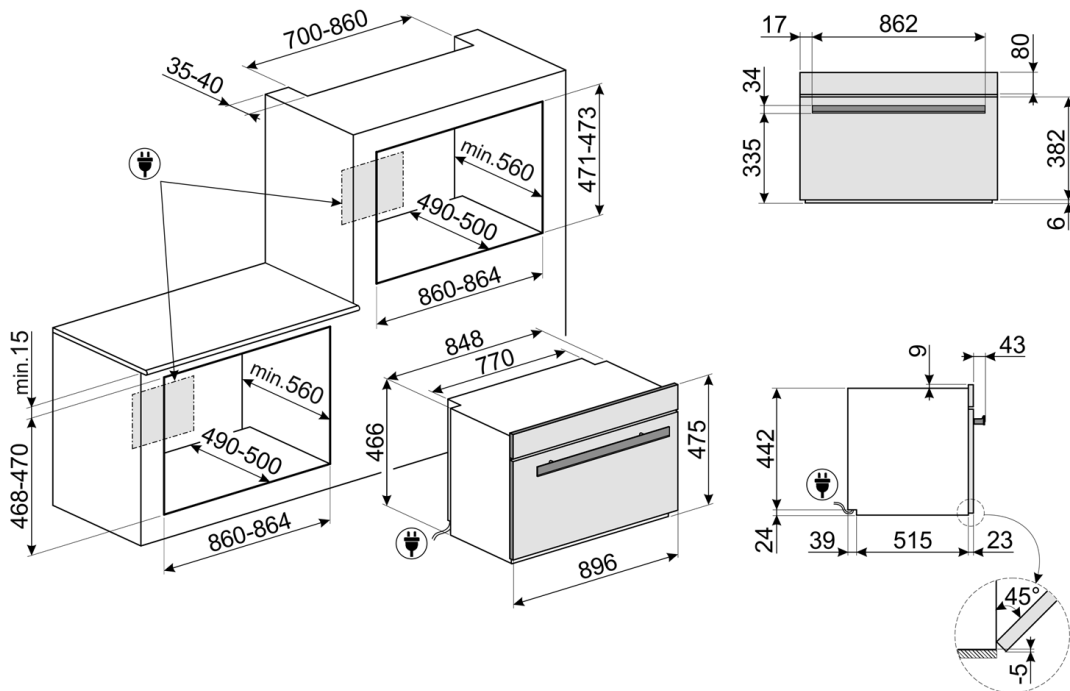

90CM DOLCE STIL NOVO PYROLYTIC OVEN

MADE IN ITALY
Since 1948

OVEN FEATURES

Dimensions	896mmW x 475mmH x 554mmD (excluding door and handle)
Finish	Black eclipse glass with copper trim
Cooking functions	10
Other functions	7
Automatic programmes	48
Display	VivoMAX Screen
Gross Volume	100L
Net Volume	85L
Cooking levels	4
Thermostat	30 - 280°C
Instant GO	Yes
Installation	Built-in
Programmability	Fully programmable
Cleaning	Pyrolytic
Lighting	2 x 40W Halogen
Safety	Thermal protection system, child safety lock, controls lock
Timer	Delay start and automatic end cooking 2 x Minute minder
Rapid pre-heat	Yes
Door	Soft close
Power	220-240V, 50/60Hz 3300W 15A Connection
Warranty	Five years parts and labour

SUPPLIED ACCESSORIES

- 1 x Chrome grill insert
- 1 x Chrome shelves
- 1 x 40mm enamelled baking tray
- 1 x Full telescopic guides
- 1 x Single Point Probe

OVEN FUNCTIONS

SFPR9606WTPNR
90CM DOLCE STIL NOVO PYROLYTIC OVEN

MADE IN ITALY
Since 1948

Dimensions	896mmW x 475mmH x 554mmD (excluding door and handle)
Power	220-240V, 50/60Hz 3300W 15A Connection

PLEASE NOTE: drawings are not to scale. They are to assist only.
WARNING: technical specifications and product sizes can be varied by the manufacturer without notice.
Cutouts for appliances should only be by physical product measurements. The above information is indicative only.