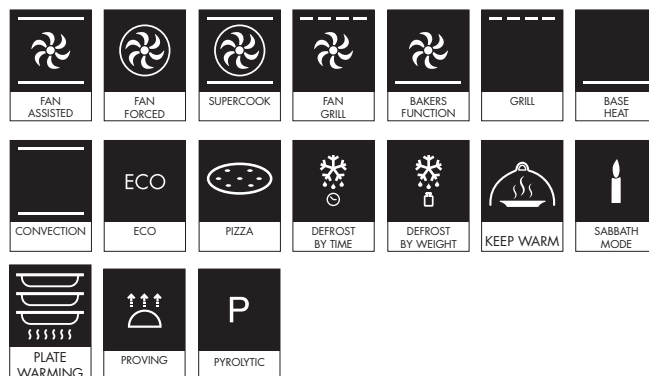

PYROLYTIC CLEANING

Smeg's pyrolytic cycle locks the door and heats the oven to around 500°C. This process carbonises food residue or burnt-on grease to a small amount of ash, which can be simply wiped away.

SMEG CONNECT

SMEG CONNECT brings Wi-Fi connectivity into the kitchen. Via SmegConnect App is possible to monitor and remotely control appliances through smartphone and tablet (iOS and Android).

SFPR9606WTPNR

90CM DOLCE STIL NOVO PYROLYTIC OVEN

MADE IN ITALY
Since 1948

OVEN FEATURES

Dimensions	896mmW x 475mmH x 554mmD (excluding door and handle)
Finish	Black eclipse glass with copper trim
Cooking functions	10
Other functions	7
Automatic programmes	48
Display	VivoMAX Screen
Gross Volume	100L
Net Volume	85L
Cooking levels	4
Thermostat	30 - 280°C
Instant GO	Yes
Installation	Built-in
Programmability	Fully programmable
Cleaning	Pyrolytic
Lighting	2 x 40W Halogen
Safety	Thermal protection system, child safety lock, controls lock
Timer	Delay start and automatic end cooking 2 x Minute minder
Rapid pre-heat	Yes
Door	Soft close
Power	220-240V, 50/60Hz 3300W 15A Connection
Warranty	Five years parts and labour

SUPPLIED ACCESSORIES

- 1 x Chrome grill insert
- 1 x Chrome shelves
- 1 x 40mm enamelled baking tray
- 1 x Full telescopic guides
- 1 x Single Point Probe

OVEN FUNCTIONS

SFPR9606WTPNR
90CM DOLCE STIL NOVO PYROLYTIC OVEN