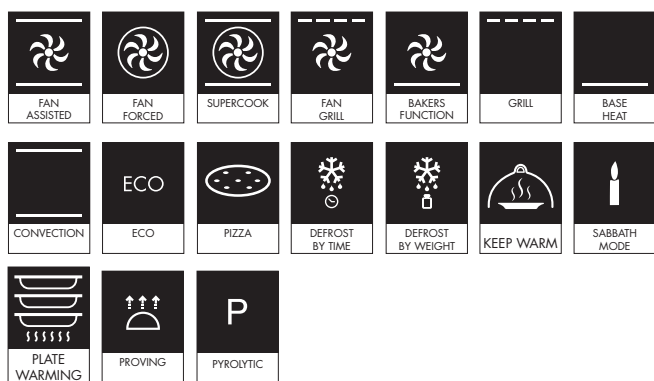

SFPR9606WTPNR

90CM DOLCE STIL NOVO PYROLYTIC OVEN

MADE IN ITALY
Since 1948

EAN	8017709276164
Dimensions	896mmW x 475mmH x 554mmD
Finish	Black eclipse glass with copper trim
Cooking functions	10
Other functions	7
Automatic Programmes	48
Warranty	Five years parts and labour

PYROLYTIC CLEANING

Smeg's pyrolytic cycle locks the door and heats the oven to around 500°C. This process carbonises food residue or burnt-on grease to a small amount of ash, which can be simply wiped away.

90CM DOLCE STIL NOVO PYROLYTIC OVEN

MADE IN ITALY
Since 1948

OVEN FEATURES

Dimensions	896mmW x 475mmH x 554mmD (excluding door and handle)
Finish	Black eclipse glass with copper trim
Cooking functions	10
Other functions	7
Automatic programmes	48
Display	VivoMAX Screen
Gross Volume	100L
Net Volume	85L
Cooking levels	4
Thermostat	30 - 280°C
Instant GO	Yes
Installation	Built-in
Programmability	Fully programmable
Cleaning	Pyrolytic
Lighting	2 x 40W Halogen
Safety	Thermal protection system, child safety lock, controls lock
Timer	Delay start and automatic end cooking 2 x Minute minder
Rapid pre-heat	Yes
Door	Soft close
Power	220-240V, 50/60Hz 3300W 15A Connection
Warranty	Five years parts and labour

MADE IN ITALY
Since 1948

Dimensions	896mmW x 475mmH x 554mmD (excluding door and handle)
Power	220-240V, 50/60Hz 3300W 15A Connection

PLEASE NOTE: drawings are not to scale. They are to assist only.
WARNING: technical specifications and product sizes can be varied by the manufacturer without notice.
Cutouts for appliances should only be by physical product measurements. The above information is indicative only.