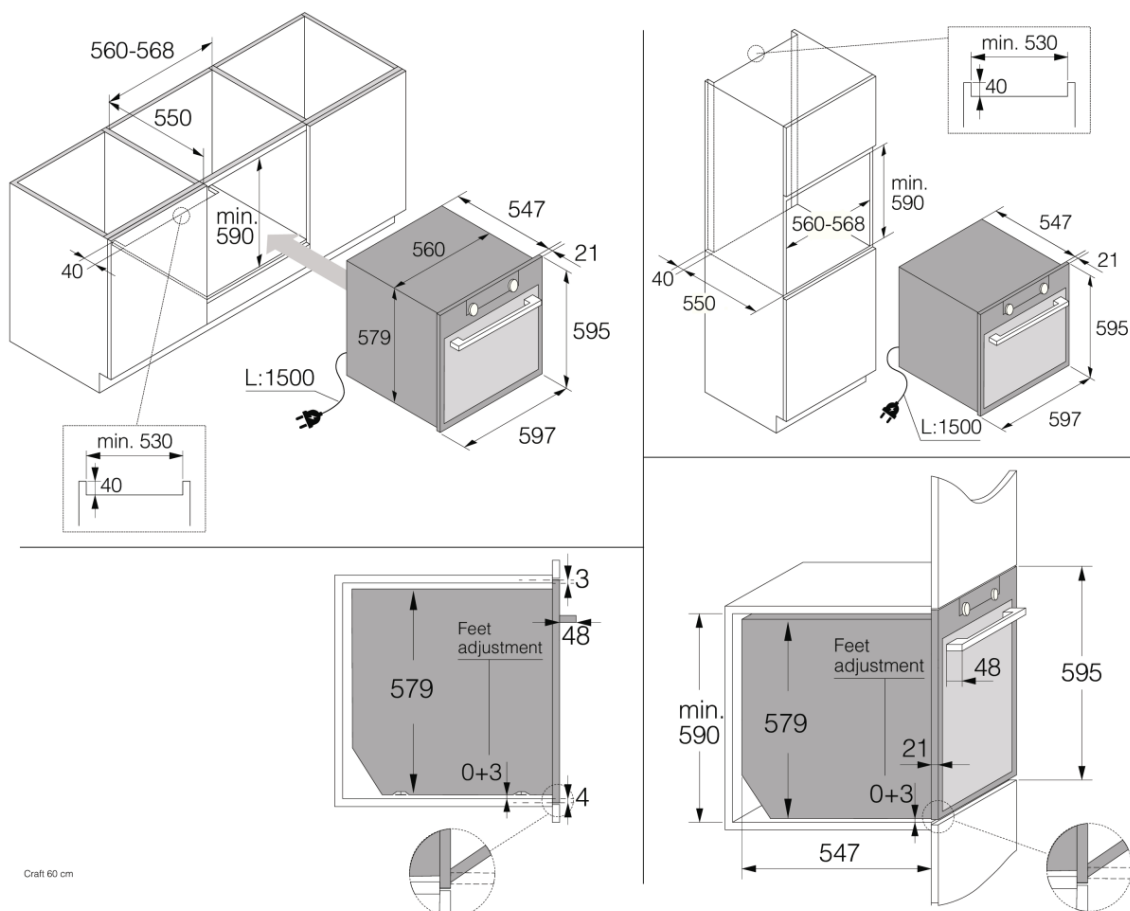

5 Air Flow System

Oven volume - 71 L

Pyrolytic Self Clean

Defrost

Construction & Performance

- Maximum oven temperature: 275 °C
- Meat probe

Use & Flexibility

- Oven lighting: Both sides
- Oven useful volume (old energy label): 71 l
- OpenView
- Fully extendible guides
- 1x wire guides
- One level fully extendable telescopic guides
- Grid
- 1 deep tray
- 2 shallow trays

Design & Integration

- Door material: Stainless steel and glass
- Available colour: Graphite Black
- Touch Free Inox
- Niche dimensions (HxWxD): 59 × 56 × 55 cm

Safety & Maintenance

- Dynamic oven cooling plus - DC+
- GentleClose door hinge
- Removable flat oven inner door glass surface
- Pyrolytic cleaning
- Pyroproof side racks

Dimensions

- Product dimensions (HxWxD): 59,5 × 59,7 × 54,7 cm
- Net weight: 43,1 kg

Logistic information

- Dimensions of packed product (HxWxD): 70 × 66 × 70 cm
- Gross weight: 48,3 kg
- Product code: 742127
- EAN code: 3838782681271
- Market: Domestic
- Range: Craft

Craft 60 cm