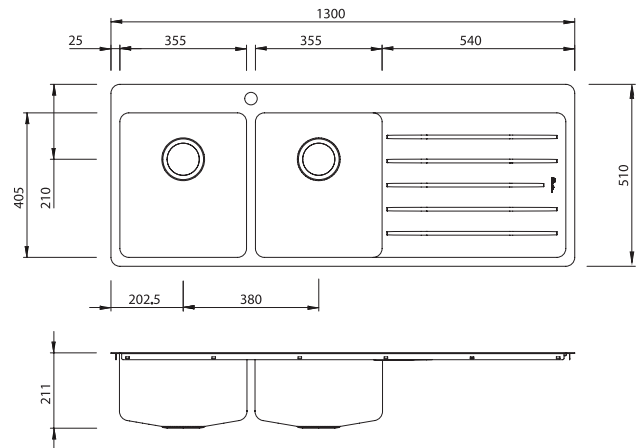

Sonetto

SN1071

Sonetto Double Bowl Topmount Sink With Drainer

Specifications /

| | |
|--|--|
| Sink size | 1300W x 510H mm |
| Bowl size | 3/4 Bowl 355W x 405H x 205D / 30L 3/4 Bowl 355W x 405H x 205D / 30L |
| Construction | Fabricated with 25 mm radius corners, Softtone® and soundproofing. |
| Material | 304 grade, 18/10 brushed stainless steel (1.2 mm thick) |
| Installation | Topmount |
| Fixings | Installation clips supplied |
| Min cabinet size | 800 mm |
| Tap holes | 1 tap hole only |
| Waste fittings | 2 x 90mm basket wastes included |
| Overflow | Not available |
| Carton size | 1360 x 560 x 255 mm |
| Weight | 20 kg |
| Warranty | Lifetime manufacturer's warranty (refer to oliveri.com.au) |
| Maintenance and care instructions | All surfaces should be cleaned with mild liquid detergent or soap and water. To maintain the shine on your Oliveri stainless steel sink, we recommended the use of any of the easy to obtain, non-abrasive stainless steel cleaners or metal polishes. |