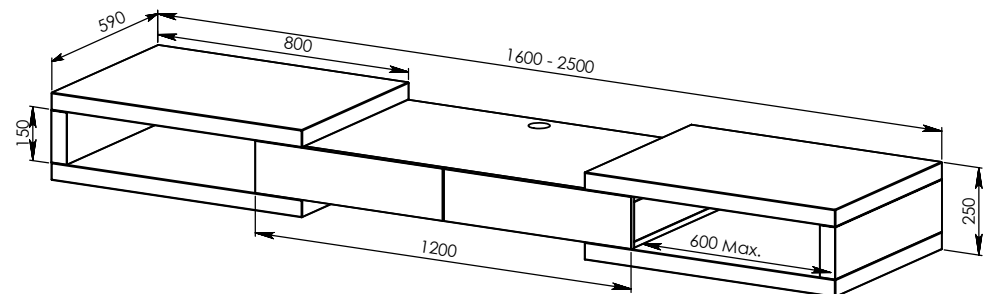

SPLIT

TAURIS

Ready to be
Assembled

Max Weight
Top 100Kgs / Other 15Kgs

Cable Management
System

ITEM CODE:

SPLIT2500DO

1600-2500W x 590D x 250H mm

Adjustable Width Cabinet for Bigger TV's

Extra Deep Cabinet for Wide TV Stands

Low Line TV Cabinet to Put Big Screens at Eye Level

Internal Cable Management Holes for Component Connection

Dark Oak Cabinet

2 x Black Drawers

2 x Component Spaces

Cable Management

1 Year Warranty

www.rvm.com.au

DISTRIBUTED BY RVM AUSTRALIA t: (08) 9417 9944 e: sales@rvm.com.au