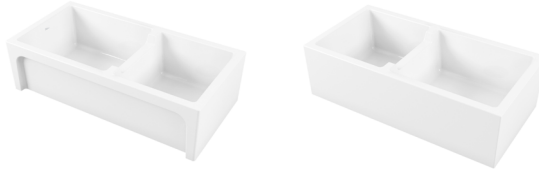

Sicily

Italian made

All dimensions in mm

SC-WH1984

White Fireclay Farmhouse 1 & 3/4 Bowl Counter Top or Undermount Sink

Basket wastes not included

REVERSIBLE SINK

May be installed with smooth or scalloped front

Specifications /

Sink size	914W x 460H x 254D mm
Bowl sizes	460W x 390H x 180D / 24L 350W x 390H x 180D / 18L
Material	Fireclay
Finish	Gloss white (non-porous glaze)
Installation	Counter top or undermount
Min cabinet size	1200 mm
Tap holes	N/A
Waste fittings	Not included (2 x 90 mm extended screw length basket wastes required)
Overflow	Not available
Carton size	930 x 300 x 520 mm
Weight	71.5 kg
Warranty	Lifetime manufacturer's warranty (see Oliveri website for details)
Maintenance and care instructions	Clean the sink regularly with warm water, a liquid detergent and a soft cloth. Do not use cream cleaners or citrus based cleaning products, as they are abrasive. Use of unsuitable cleaning agents may damage the sink surface.