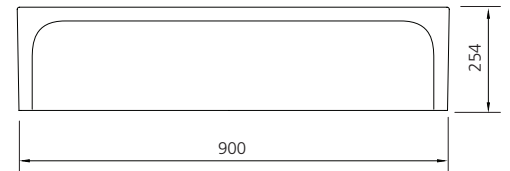

Sicily

Italian made

All dimensions in mm

SC-WH1984

White Fireclay Farmhouse 1 & 3/4 Bowl Counter Top or Undermount Sink

Basket wastes not included

REVERSIBLE SINK

May be installed with smooth or scalloped front

Specifications /

Sink size	914W x 460H x 254D mm
Bowl sizes	460W x 390H x 180D / 24L 350W x 390H x 180D / 18L
Material	Fireclay
Finish	Gloss white (non-porous glaze)
Installation	Counter top or undermount
Min cabinet size	1200 mm
Tap holes	N/A
Waste fittings	Not included (2 x 90 mm extended screw length basket wastes required)
Overflow	Not available
Carton size	930 x 300 x 520 mm
Weight	71.5 kg
Warranty	Lifetime manufacturer's warranty (see Oliveri website for details)
Maintenance and care instructions	Clean the sink regularly with warm water, a liquid detergent and a soft cloth. Do not use cream cleaners or citrus based cleaning products, as they are abrasive. Use of unsuitable cleaning agents may damage the sink surface.