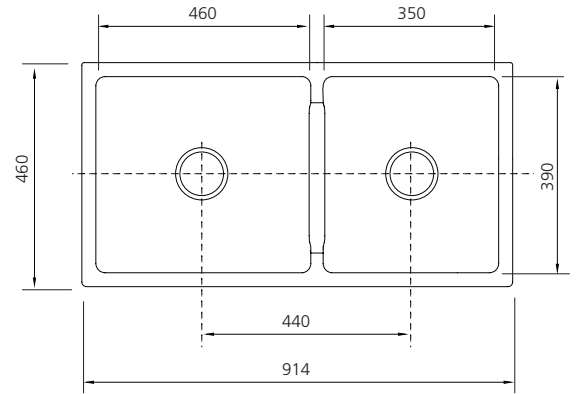

Sicily

Italian made

All dimensions in mm

SC-WH1984

White Fireclay Farmhouse 1 & 3/4 Bowl Counter Top or Undermount Sink

Basket wastes not included

REVERSIBLE SINK

May be installed with smooth or scalloped front

Specifications /

Sink size	914W x 460H x 254D mm
Bowl sizes	460W x 390H x 180D / 24L 350W x 390H x 180D / 18L
Material	Fireclay
Finish	Gloss white (non-porous glaze)
Installation	Counter top or undermount
Min cabinet size	1200 mm
Tap holes	N/A
Waste fittings	Not included (2 x 90 mm extended screw length basket wastes required)
Overflow	Not available
Carton size	930 x 300 x 520 mm
Weight	71.5 kg
Warranty	Lifetime manufacturer's warranty (see Oliveri website for details)
Maintenance and care instructions	Clean the sink regularly with warm water, a liquid detergent and a soft cloth. Do not use cream cleaners or citrus based cleaning products, as they are abrasive. Use of unsuitable cleaning agents may damage the sink surface.