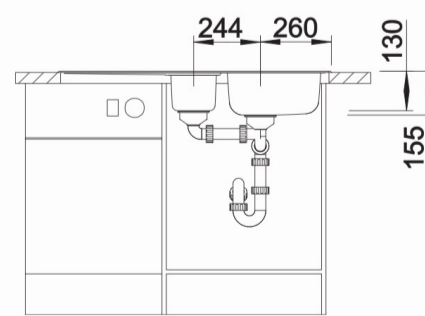

LIVIT 6 S SALTO

1 & ¼ Sink with Drainer

LIVIT6SLK5 (left hand)
LIVIT6SRK5 (right hand)

Key Features

Engineered in Germany

Over 90 years of Stainless Steel know-how make Blanco one of the world leaders in sink manufacturing, which translates to superior products for your home.

18/10 Surgical Grade Brushed Stainless Steel

Engineered from surgical grade brushed stainless steel and with Blanco's brushed finish, this sink is the ultimate food preparation area.

Deep extended drainer tray

A generous drainer size extends the work area.

Integrated overflow

Prevents overflowing of the main bowl.

Designer waste

Included as an accessory.

Accessories

Optional

- BURCBSS stainless steel basket
- LIVITCOLSS stainless steel colander

Dimensions

Overall dimensions (mm):
1000w x 500d x 160h

Cut-out dimensions (mm):
982w x 482d (refer to CAD drawing on the website for corner radii)

Specifications

Cabinet size: 60cm
Bowl capacities: 22L main bowl
Standard inclusion: Designer waste and overflow

Warranty

30 years

Top view

Cut-out

Front view