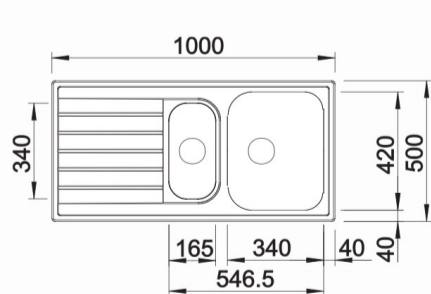

LIVIT 6 S SALTO

1 & ¼ Sink with Drainer

LIVIT6SLK5 (left hand)
LIVIT6SRK5 (right hand)

Key Features

Engineered in Germany

Over 90 years of Stainless Steel know-how make Blanco one of the world leaders in sink manufacturing, which translates to superior products for your home.

18/10 Surgical Grade Brushed Stainless Steel

Engineered from surgical grade brushed stainless steel and with Blanco's brushed finish, this sink is the ultimate food preparation area.

Deep extended drainer tray

A generous drainer size extends the work area.

Integrated overflow

Prevents overflowing of the main bowl.

Designer waste

Included as an accessory.

Accessories

Optional

- BURCBSS stainless steel basket
- LIVITCOLSS stainless steel colander

Dimensions

Overall dimensions (mm):
1000w x 500d x 160h

Cut-out dimensions (mm):
982w x 482d (refer to CAD drawing on the website for corner radii)

Specifications

Cabinet size: 60cm
Bowl capacities: 22L main bowl
Standard inclusion: Designer waste and overflow

Warranty

30 years

Top view

Cut-out

Front view