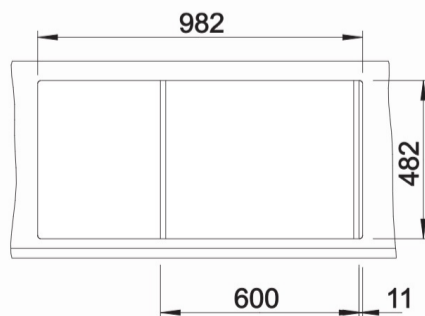

LIVIT 6 S SALTO

1 & ¼ Sink with Drainer

LIVIT6SLK5 (left hand)
LIVIT6SRK5 (right hand)

Key Features

Engineered in Germany

Over 90 years of Stainless Steel know-how make Blanco one of the world leaders in sink manufacturing, which translates to superior products for your home.

18/10 Surgical Grade Brushed Stainless Steel

Engineered from surgical grade brushed stainless steel and with Blanco's brushed finish, this sink is the ultimate food preparation area.

Deep extended drainer tray

A generous drainer size extends the work area.

Integrated overflow

Prevents overflowing of the main bowl.

Designer waste

Included as an accessory.

Accessories

Optional

- BURCBSS stainless steel basket
- LIVITCOLSS stainless steel colander

Dimensions

Overall dimensions (mm):
1000w x 500d x 160h

Cut-out dimensions (mm):
982w x 482d (refer to CAD drawing on the website for corner radii)

Specifications

Cabinet size: 60cm
Bowl capacities: 22L main bowl
Standard inclusion: Designer waste and overflow

Warranty

30 years

Top view

Cut-out

Front view