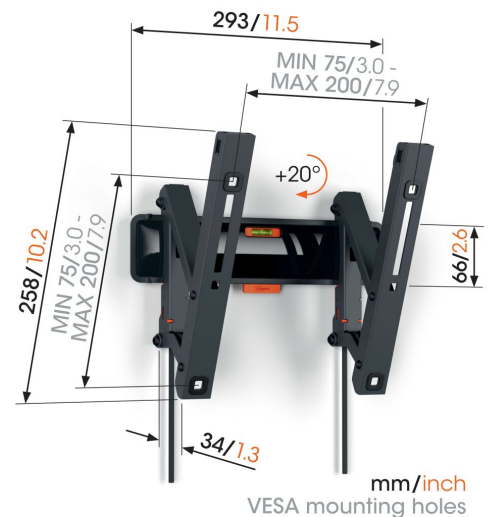

## TVM 3215 Tilting TV Wall Mount

### Stylish and safe: tilting TV wall mount for TVs from 19 to 43 inches

With this COMFORT Tilt TV wall mount, you are choosing style, safety and a pleasant viewing experience. The wall mount is ideal for when your TV is mounted a bit higher on the wall, for example in the bedroom. You can tilt it up to 20° to create the ideal viewing angle. The TV wall mount is suitable for TVs from 19 to 43 inches and weighing up to 15 kg.

# Specifications

Min. screen size (inch)	19
Max. screen size (inch)	43
Min. hole pattern	75mm x 75mm
Max. hole pattern	200mm x 200mm
Min. horizontal hole pattern (mm)	75
Max. horizontal hole pattern (mm)	200
Min. vertical hole pattern (mm)	75
Max. vertical hole pattern (mm)	200
Universal or fixed hole pattern	Universal
Max. height of interface (mm)	258
Max. width of interface (mm)	293
Max. weight load (kg)	15
Max. weight load (Lbs)	33.07
Tilt	Tilt up to 20°
Spirit level included	Yes
Height	258
Width	293
Article number (SKU)	3832150
EAN single box	8712285347641
Colour	Black
Certifications	TÜV
TÜV certified	Yes
Guarantee	10 years