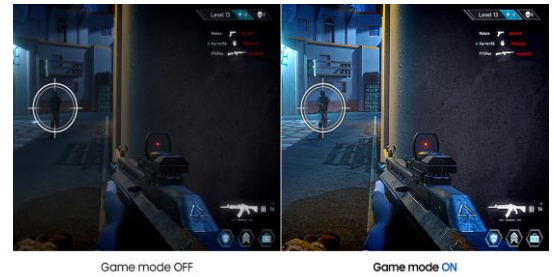

Additional features & message hierarchy

More gaming power

Game Mode

Gain the edge with optimisable game settings. Colour and image contrast can be instantly adjusted to see scenes vividly and spot enemies hiding in the dark, while Game Mode adjusts any game to fill your screen with every detail in view.

* Image simulated for illustrative purposes.