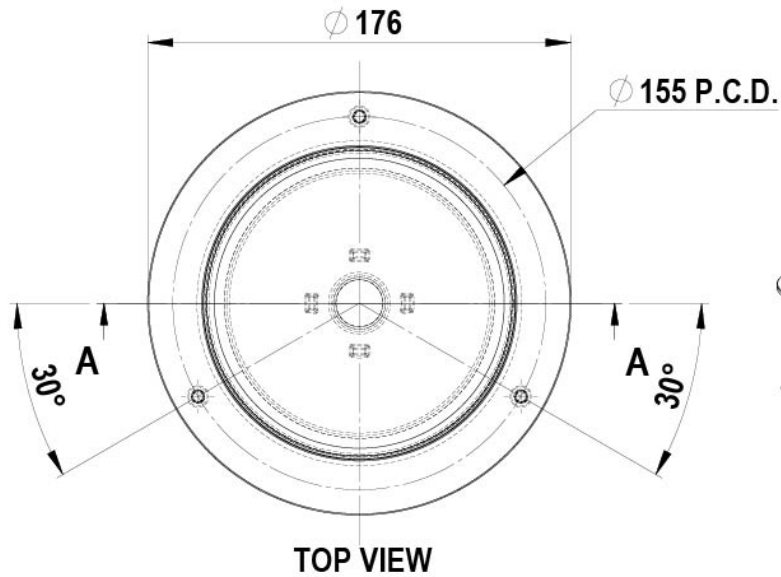

FONT KIT STAND ALONE BRUSHED ROSE GOLD

Order Code 93441Z05

Font Kit Stand Alone Assembly Brushed Rose Gold - fits Arc Plus and Cube Plus

Manufacturing Code	93441Z05
--------------------	----------

Installation Requirements

Installation Detail

TOP VIEW

SECTION A-A
SCALE 1 : 1.5

93441 Stand Alone Font