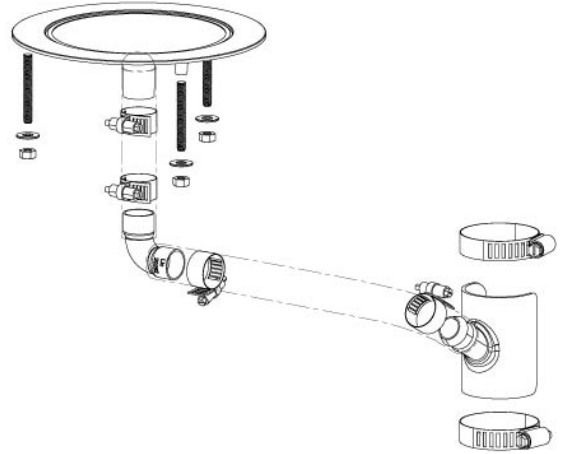

FONT KIT STAND ALONE BRUSHED ROSE GOLD

Order Code 93441Z05

Font Kit Stand Alone Assembly Brushed Rose Gold - fits Arc Plus and Cube Plus

Manufacturing Code	93441Z05
--------------------	----------

Installation Requirements

Installation Detail

TOP VIEW

SECTION A-A
SCALE 1 : 1.5

93441 Stand Alone Font