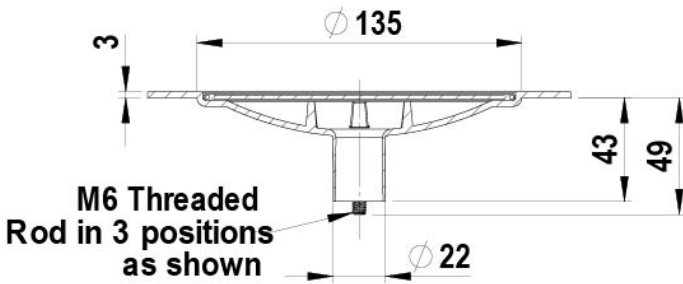

FONT KIT STAND ALONE BRUSHED ROSE GOLD

Order Code 93441Z05

Font Kit Stand Alone Assembly Brushed Rose Gold - fits Arc Plus and Cube Plus

Manufacturing Code	93441Z05
--------------------	----------

Installation Requirements

Installation Detail

TOP VIEW

SECTION A-A
SCALE 1 : 1.5

93441 Stand Alone Font