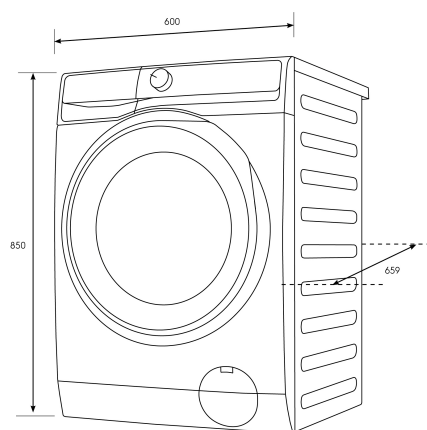

Model:
EWF1042R9SCS